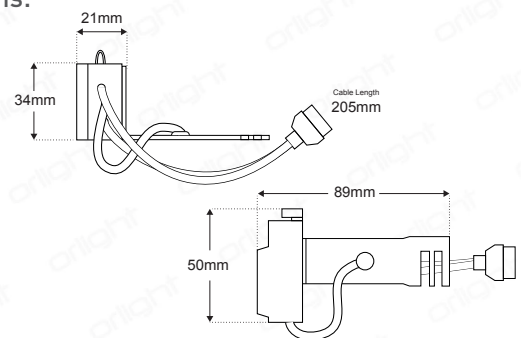

MC1EKS

King Size Mains Convertor

orlight[®]

FROM SOURCE TO SITE

Product Features:

King Size Mains Convertor suitable for Halogen or LED lamp types. Features Earth bracket and concealed connections. Connector is C/UL certified for use in North America. King size terminal box to avoid using an added junction box.

Standards:

Dimensions:

Product Coding:

CODE

MC1EKS

Specification:

Connector Type	GU10
Lamp Type	GU10 - 7W/5W MTG2 , GU10 - 7W/5W SHARPS LED