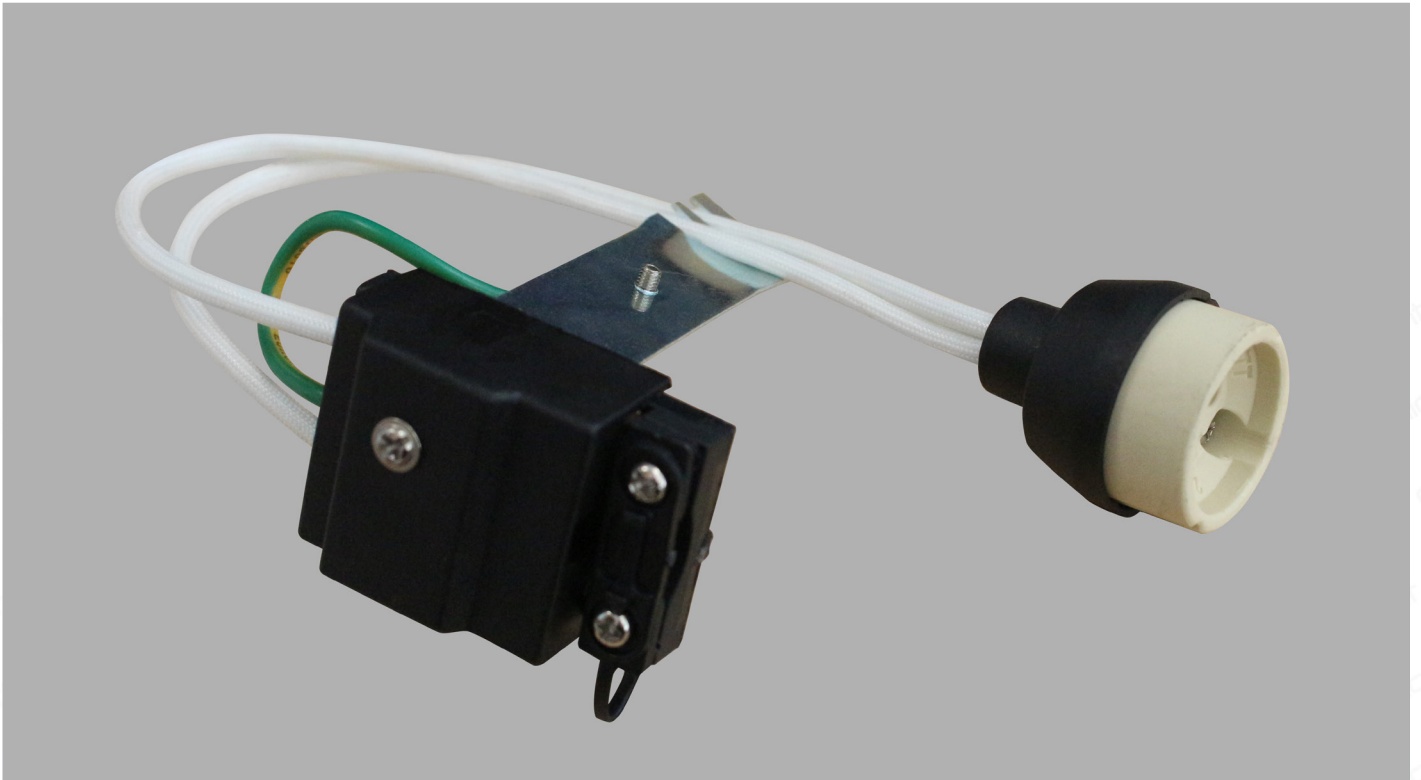

MC1EKS

King Size Mains Convertor

orlight[®]

FROM SOURCE TO SITE

Product Features:

King Size Mains Convertor suitable for Halogen or LED lamp types. Features Earth bracket and concealed connections. Connector is C/UL certified for use in North America. King size terminal box to avoid using an added junction box.

Standards:

Dimensions:

Product Coding:

CODE

MC1EKS

Specification:

Connector Type	GU10
Lamp Type	GU10 - 7W/5W MTG2 , GU10 - 7W/5W SHARPS LED