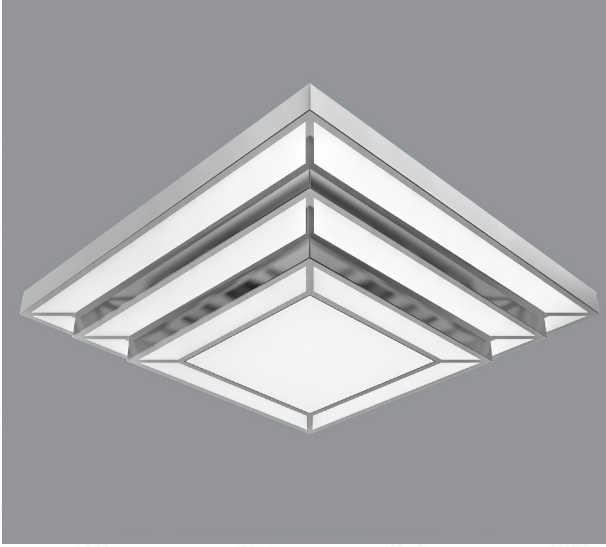

MAYA - Ceiling Light

Description

MAYA is the ideal solution for elegant areas, lobbies and atriums. The luxurious design is inspired by the illustrious Mayan temples and lends itself to Front of House areas. A unique design combined with the high quality of three LED quadrilaterals, which create a cascade effect.

Colours & dimensions available upon request.

Standards

Dimensions

Specifications

Lamp Type	Solid State LED Chipset	
Power Consumption	37W	
Colour Temperature	3000K	4000K
Light Output ~	2842lm	2960lm
lm Per Watt ~	76lm/W	80lm/W
CRI	>80	
Weight	-	
Finish	Polished Chrome	