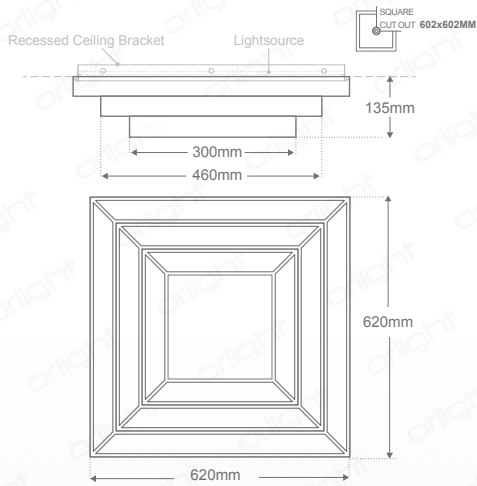

MAYA - Ceiling Light

Description

MAYA is the ideal solution for elegant areas, lobbies and atriums. The luxurious design is inspired by the illustrious Mayan temples and lends itself to Front of House areas. A unique design combined with the high quality of three LED quadrilaterals, which create a cascade effect.

Colours & dimensions available upon request.

Standards

Dimensions

Specifications

Lamp Type	Solid State LED Chipset	
Power Consumption	37W	
Colour Temperature	3000K	4000K
Light Output ~	2842lm	2960lm
lm Per Watt ~	76lm/W	80lm/W
CRI	>80	
Weight	-	
Finish	Polished Chrome	