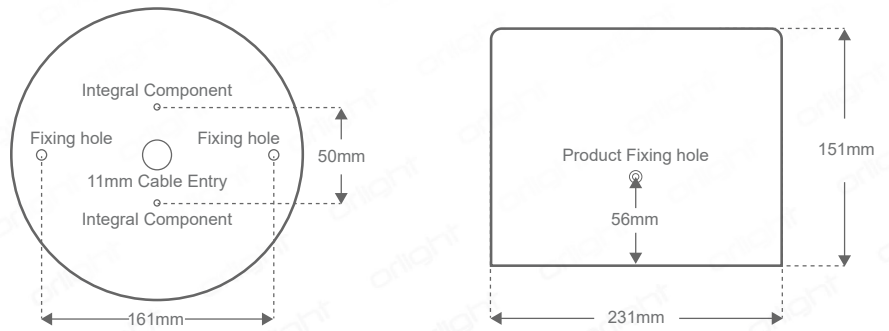

### Dimensions

Product Coding: EZENTIAL231-SMK-9016

CODE

EZENTIAL231

TYPE

SMK

COLOUR

RAL9005 (BLACK)