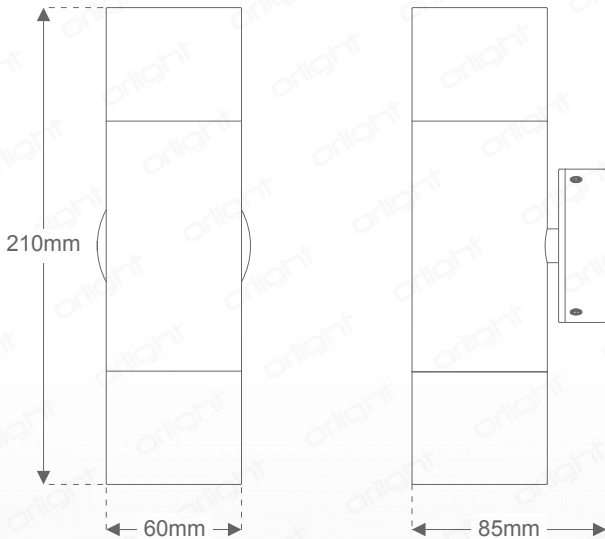

ECLIPSE-UD-BL - Up & Down Wall Light

Description

The Eclipse Range is a collection of wall and ceiling lights compatible with our Lumenstar and CR-5 lamps. Constructed from Aluminium and finished to RAL9005 Matt Black. With an IP54 rating, they are ideal for residential, studio and office environments.

Fixing Details

Standards

Dimensions

Specifications

Lamps	GU10 Lamp (Suggested Light Source - LS-7W-3000K-D)
Dimming Options	Dimmable
Power Consumption	7W
Voltage	Max 240V
Colour Temperature	3000K
Light Output ~	540lm
lm Per Watt ~	77lm/W
CRI	>82
Beam Angle	40°
IP Rating	IP54
Installation Info	Surface Mounted
Weight	475g
Finish	Aluminium - Matt Black - (RAL9005)

Product Coding: Example: ECLIPSE-UD-BL

CODE	Distribution	FINISH
ECLIPSE	UD - (Up & Down)	BL - (BLACK - RAL9005)

Suggested Light Source Product Coding: Example: LS-7W-3000K-D

CODE	WATTAGE	COLOUR TEMP	DIMMING OPTION
LS	7W	3000K	D