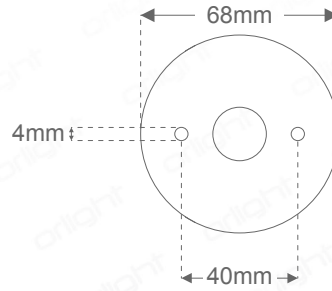

Fixing Details

Standards

Dimensions

Specifications

Lamps	GU10 Lamp (Suggested Light Source - LS-7W-3000K-D)
Dimming Options	Dimmable
Power Consumption	7W
Voltage	Max 240V
Colour Temperature	3000K
Light Output ~	540lm
lm Per Watt ~	77lm/W
CRI	>82
Beam Angle	40°
IP Rating	IP54
Installation Info	Surface Mounted
Weight	475g
Finish	Aluminium - Matt Black - (RAL9005)