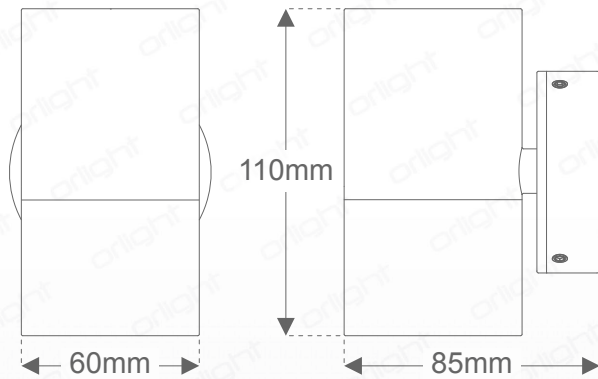

### Dimensions

### Specifications

Lamps	GU10 Lamp (Suggested Light Source - LP3-7W-3000K-D)
Dimming Options	Dimmable
Power Consumption	7W
Voltage	Max 240V
Colour Temperature	3000K
Light Output ~	540lm
lm Per Watt ~	77lm/W
CRI	>82
Beam Angle	40°
IP Rating	IP54
Installation Info	Surface Mounted
Weight	315g
Finish	Matt Black - (RAL9005)