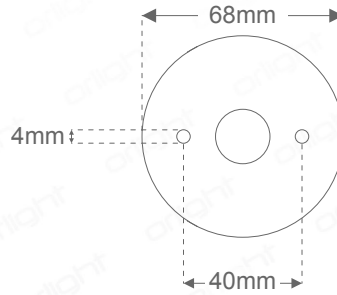

### Dimensions

### Specifications

Lamps	GU10 Lamp (Suggested Light Source - LP3-7W-3000K-D)
Dimming Options	Dimmable
Power Consumption	7W
Voltage	Max 240V
Colour Temperature	3000K
Light Output ~	540lm
lm Per Watt ~	77lm/W
CRI	>82
Beam Angle	40°
IP Rating	IP54
Installation Info	Surface Mounted
Weight	315g
Finish	Matt Black - (RAL9005)