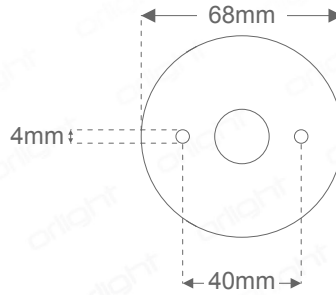

Fixing Details

Standards

Dimensions

Specifications

Lamps	GU10 Lamp (Suggested Light Source - LS-7W-3000K-D)
Dimming Options	Dimmable
Power Consumption	7W
Voltage	Max 240V
Colour Temperature	3000K
Light Output ~	540lm
lm Per Watt ~	77lm/W
CRI	>82
Beam Angle	40°
IP Rating	IP54
Installation Info	Surface Mounted
Weight	315g
Finish	Aluminium - Matt Black - (RAL9005)