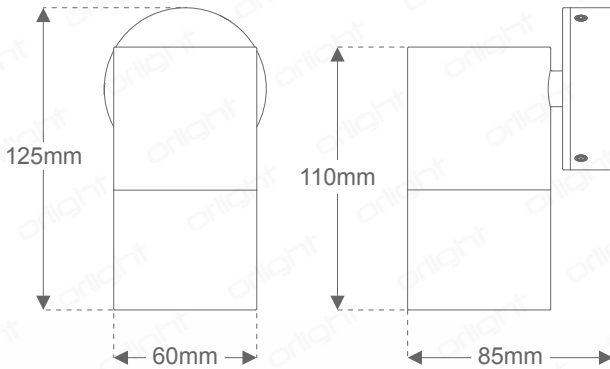

ECLIPSE-D-BL - Single Fixed Wall Light

Description

The Eclipse Range is a collection of wall and ceiling lights compatible with our Lumenstar and CR-5 lamps. Constructed from Aluminium and finished to RAL9005 Matt Black. With an IP54 rating, they are ideal for residential, studio and office environments.

Fixing Details

Standards

Dimensions

Specifications

Lamps	GU10 Lamp (Suggested Light Source - LS-7W-3000K-D)
Dimming Options	Dimmable
Power Consumption	7W
Voltage	Max 240V
Colour Temperature	3000K
Light Output ~	540lm
lm Per Watt ~	77lm/W
CRI	>82
Beam Angle	40°
IP Rating	IP54
Installation Info	Surface Mounted
Weight	315g
Finish	Aluminium - Matt Black - (RAL9005)