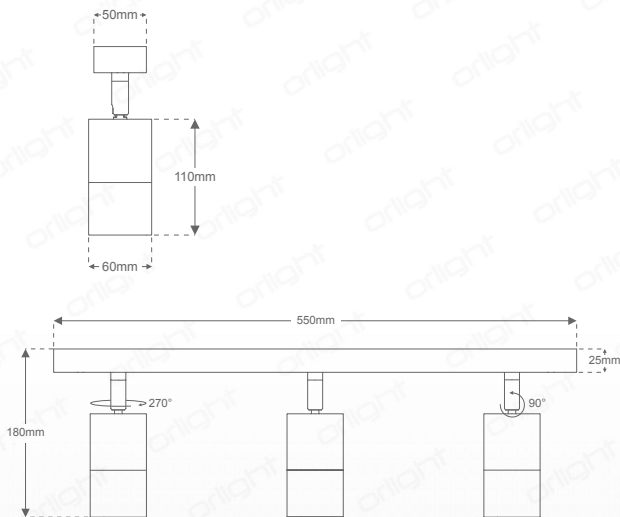

ECLIPSE-BAR-3-BL - Triple Adjustable Ceiling Bar Light

Description

The Eclipse Range is a collection of wall and ceiling lights compatible with our Lumenstar and CR-5 lamps. Constructed from Aluminium and finished to RAL9005 Matt Black. With an IP54 rating, they are ideal for residential, studio and office environments.

Fixing Details

Standards

Dimensions

Specifications

Lamps	GU10 Lamp (Suggested Light Source - LS-7W-3000K-D)
Dimming Options	Dimmable
Power Consumption	7W
Voltage	Max 240V
Colour Temperature	3000K
Light Output ~	540lm
lm Per Watt ~	77lm/W
CRI	>82
Beam Angle	40°
Tilt	90°
Rotation	270°
IP Rating	IP54
Installation Info	Surface Mounted
Weight	1.3Kg
Finish	Aluminium - Matt Black - (RAL9005)