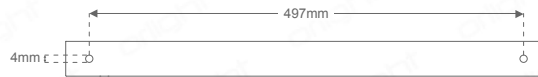

ECLIPSE-BAR-3-BL - Triple Adjustable Ceiling Bar Light

Description

The Eclipse Range is a collection of wall and ceiling lights compatible with our Lumenstar and CR-5 lamps. Constructed from Aluminium and finished to RAL9005 Matt Black. With an IP54 rating, they are ideal for residential, studio and office environments.

Fixing Details

Standards

Dimensions

Specifications

Lamps	GU10 Lamp (Suggested Light Source - LS-7W-3000K-D)
Dimming Options	Dimmable
Power Consumption	7W
Voltage	Max 240V
Colour Temperature	3000K
Light Output ~	540lm
lm Per Watt ~	77lm/W
CRI	>82
Beam Angle	40°
Tilt	90°
Rotation	270°
IP Rating	IP54
Installation Info	Surface Mounted
Weight	1.3Kg
Finish	Aluminium - Matt Black - (RAL9005)