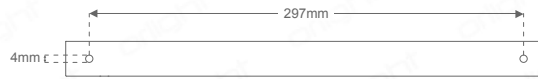

ECLIPSE-BAR-2-BL - Twin Adjustable Ceiling Bar Light

Description

The Eclipse Range is a collection of wall and ceiling lights compatible with our Lumenstar and CR-5 lamps. Constructed from Aluminium and finished to RAL9005 Matt Black. With an IP54 rating, they are ideal for residential, studio and office environments.

Fixing Details

Standards

Dimensions

Specifications

Lamps	GU10 Lamp (Suggested Light Source - LS-7W-3000K-D)
Dimming Options	Dimmable
Power Consumption	7W
Voltage	Max 240V
Colour Temperature	3000K
Light Output ~	540lm
lm Per Watt ~	77lm/W
CRI	>82
Beam Angle	40°
Tilt	90°
Rotation	270°
IP Rating	IP54
Installation Info	Surface Mounted
Weight	895g
Finish	Aluminium - Matt Black - (RAL9005)