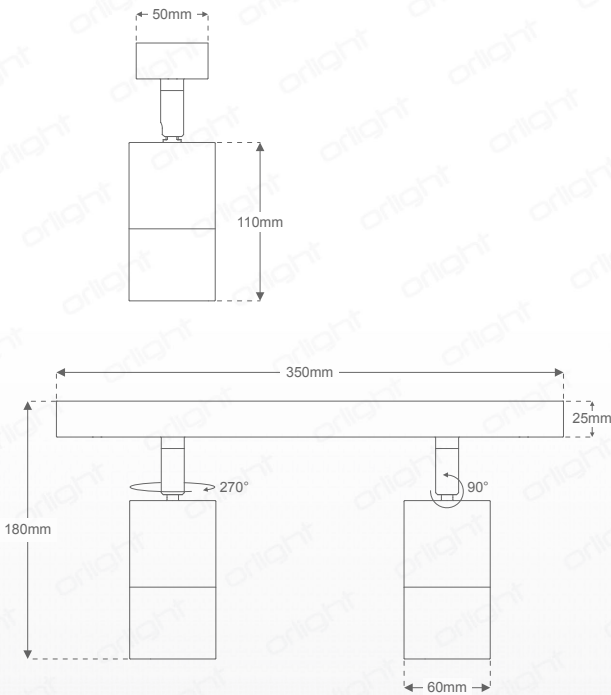

ECLIPSE-BAR-2-BL - Twin Adjustable Ceiling Bar Light

Description

The Eclipse Range is a collection of wall and ceiling lights compatible with our Lumenstar and CR-5 lamps. Constructed from Aluminium and finished to RAL9005 Matt Black. With an IP54 rating, they are ideal for residential, studio and office environments.

Fixing Details

Standards

Dimensions

Specifications

Lamps	GU10 Lamp (Suggested Light Source - LS-7W-3000K-D)
Dimming Options	Dimmable
Power Consumption	7W
Voltage	Max 240V
Colour Temperature	3000K
Light Output ~	540lm
lm Per Watt ~	77lm/W
CRI	>82
Beam Angle	40°
Tilt	90°
Rotation	270°
IP Rating	IP54
Installation Info	Surface Mounted
Weight	895g
Finish	Aluminium - Matt Black - (RAL9005)