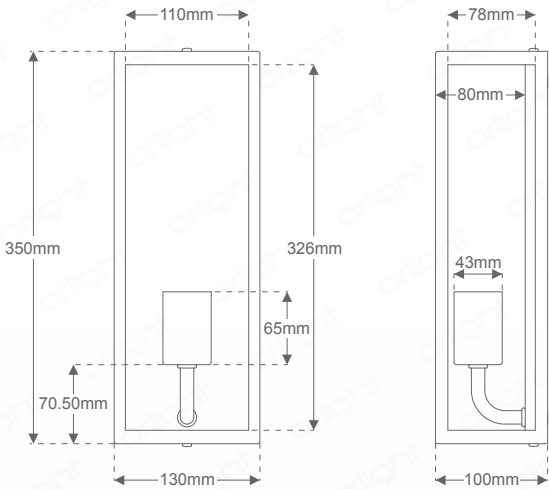

### Dimensions

### Specifications

Lamps	E27 Lamp (Suggested Light Source - LD-T45FIL-40W-2400K)
Dimming Options	Non Dimmable
Power Consumption	40W
Voltage	Max 240V
Light Distribution	Wide
Colour Temperature	2400K
Light Output ~	355lm
lm Per Watt ~	9lm/W
CRI	>95
Beam Angle	290°
IP Rating	20
Installation Info	Wall Mounted
Weight	1.78kg
Finish	Sand Grain Black RAL9005, Chrome