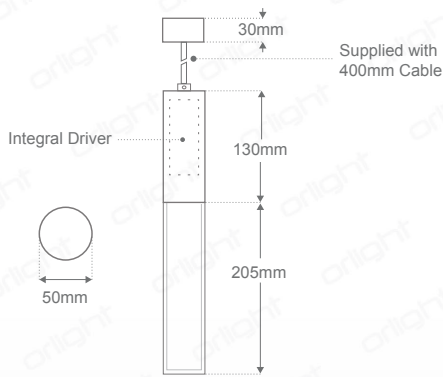

### Description

CINTI is an elegant pendant with a 3W LED light source featuring a clear acrylic diffuser to create an interesting fixture that is ideal for modern hallways, bedrooms and living rooms. Perfect to use in clusters or individually. Integrated switched driver allows for direct 240V input.

### Dimensions

### Specifications

Lamp Type	Edison
Power Consumption	3W
Colour Temperature	3000K
Light Output ~	250lm
lm Per Watt ~	83lm/W
CRI	>80
Weight	-
Finish	Aluminium / Clear Acrylic Diffuser