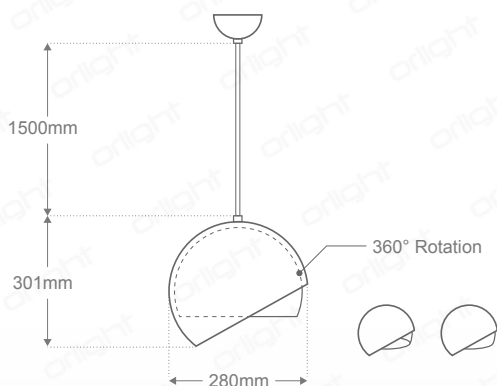

ALBA - Designer Pendant Light

Description

This attractive designer ceiling fixture features contemporary styling for upscale interiors. Finished in polished chrome, black or white. Suitable for maximum 60W incandescent lamps or low energy retrofit equivalents.

Standards

Dimensions

Specifications

Chipset	1 x E27
Power Consumption	Max 60W
Voltage	240V
Supplied Cable Length	1500mm
Weight	1915g
Finish	Polished Chrome; Black; White

Finishes

Polished Chrome

Black

White