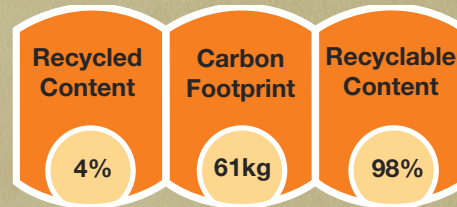

Carbon Footprinting

Vale Sofa - 03

Vale - 03

Life-cycle Breakdown

The footprints look at Environmental impact through the entire life-cycle of the product

Materials Breakdown

Our footprint analysis indicates that over 90% of a products environmental impact is down to the raw materials used in manufacture. By understanding the footprint of different materials, we can make better decisions on material selection for forthcoming products.