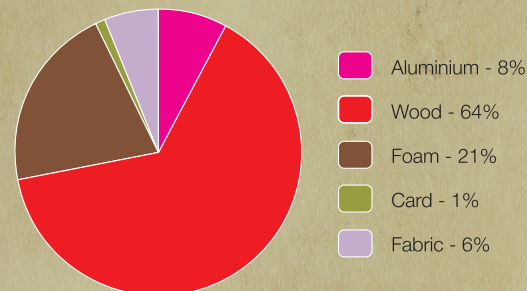

Materials Breakdown

Our footprint analysis indicates that over 90% of a products environmental impact is down to the raw materials used in manufacture. By understanding the footprint of different materials, we can make better decisions on material selection for forthcoming products.

Vale Sofa - Key Materials by WEIGHT