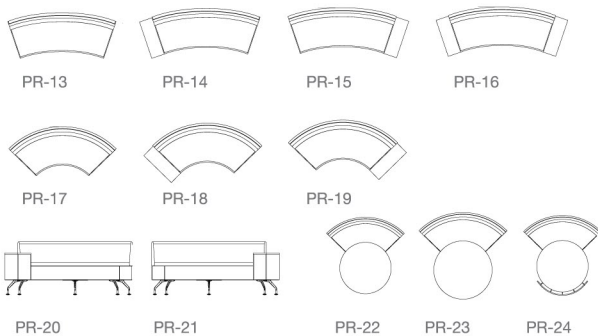

Perimeter

upholstery systems

The Perimeter family ranges from a contemporary two-seater sofa to a suite of pieces that can be configured successfully in both confined spaces and vast atriums. Also available as elegant curved units, Perimeter can be combined with Boundary when single and double seating scenarios are required.

Perimeter upholstery systems

Straight Perimeter Units

Curved Perimeter Units

Standard Product Information - Straight Units

Frame: Plywood and hardwood frame with glued and screwed joints.

Foam: Vitafoam Reflex

Legs: Die-Cast Aluminium finished in RAL 9006 or Stone

Glides: - adjustable glides fitted as standard in RAL 9006 or Stone.

Optional Upcharges

- Polished Legs & chrome glides
- Monitor Arm
- Power unit

Standard Product Information - Curved Units