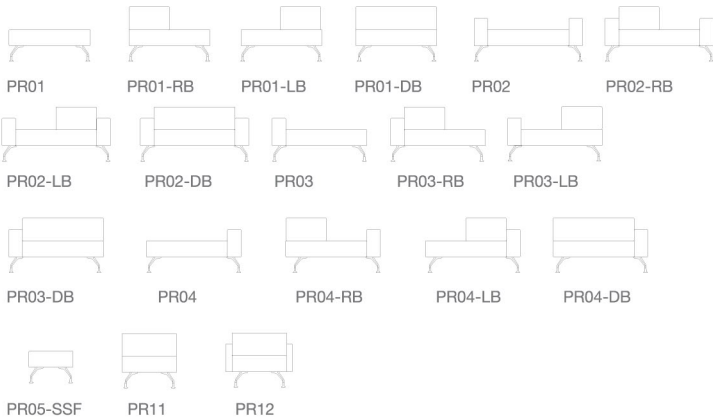

Straight Perimeter Units