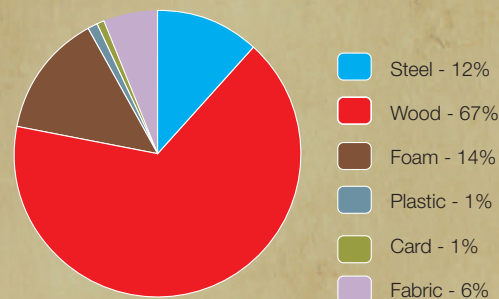

Materials Breakdown

Our footprint analysis indicates that over 90% of a products environmental impact is down to the raw materials used in manufacture. By understanding the footprint of different materials, we can make better decisions on material selection for forthcoming products.

Perimeter Sofa Unit - Key Materials by WEIGHT

Perimeter Sofa Unit - Key Materials by FOOTPRINT