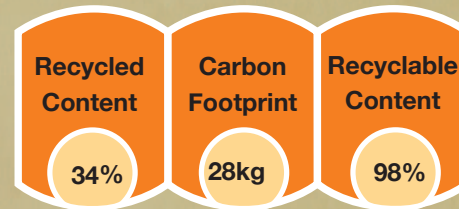

Carbon Footprinting

Peak 03U - Upholstered Stool

Peak 03U Upholstered Stool

Life-cycle Breakdown

The footprints look at Environmental impact through the entire life-cycle of the product

Materials Breakdown

Our footprint analysis indicates that over 90% of a products environmental impact is down to the raw materials used in manufacture. By understanding the footprint of different materials, we can make better decisions on material selection for forthcoming products.