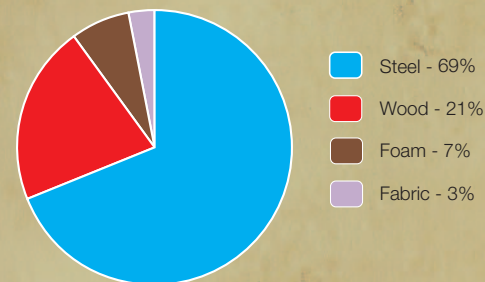

Materials Breakdown

Our footprint analysis indicates that over 90% of a products environmental impact is down to the raw materials used in manufacture. By understanding the footprint of different materials, we can make better decisions on material selection for forthcoming products.

Peak 03U Stool - Key Materials by WEIGHT