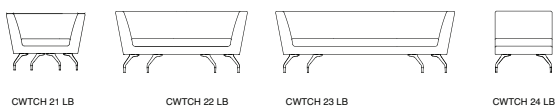

Standard Product Information - Sofa Units (including midi back sofa)

Frame: Hardwood and plywood frame with glued and screwed joints.

Foam: Vitafoam Reflex seat cushion,

Legs: Die-Cast aluminium in 3 standard finish options – black, RAL 9006, stone as standard with polished available as an upcharge.

Feet: Adjustable feet fitted to complement the 3 leg finishes available in black, RAL 9006 or stone, with chrome available as an upcharge.

Optional Upcharges

Reveal Seam: the reveal seam matches the seat cushion as standard but is also available in alternative fabrics as below, these options apply to both fabric and leather.

Blazer I & II / Divina 3

Polished legs

Chrome feet

Standard Product Information – Modular Units

Frame: Hardwood and plywood frame with glued and screwed joints.

Foam: Vitafoam Reflex seat cushion.

Legs: Die-Cast aluminium in 3 standard finish options – black, RAL 9006 or stone as standard with polished available as an upcharge.

Feet: Adjustable feet fitted to complement the 3 leg finishes available in black, RAL 9006 or stone, with chrome available as an upcharge.

Linking system: Steel linking plates and corresponding connecting pins fitted as standard – Only 2 corresponding linking plates and connecting pins are required per unit.

Optional Upcharges

Reveal Seam: the reveal seam matches the seat cushion as standard but is also available in alternative fabrics as below, these options apply to both fabric and leather.

Blazer I & II / Divina 3

Polished legs

Chrome feet

www.orangebox.com