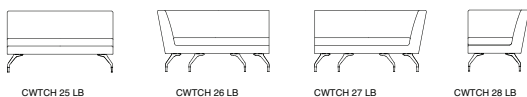

Standard Product Information - Sofa Units (including midi back sofa)

Frame: Hardwood and plywood frame with glued and screwed joints.

Foam: Vitafoam Reflex seat cushion,

Legs: Die-Cast aluminium in 3 standard finish options – black, RAL 9006, stone as standard with polished available as an upcharge.

Feet: Adjustable feet fitted to complement the 3 leg finishes available in black, RAL 9006 or stone, with chrome available as an upcharge.

Optional Upcharges

Reveal Seam: the reveal seam matches the seat cushion as standard but is also available in alternative fabrics as below, these options apply to both fabric and leather.

Blazer I & II / Divina 3

Polished legs

Chrome feet

Standard Product Information – Modular Units

Frame: Hardwood and plywood frame with glued and screwed joints.

Foam: Vitafoam Reflex seat cushion.

Legs: Die-Cast aluminium in 3 standard finish options – black, RAL 9006 or stone as standard with polished available as an upcharge.

Feet: Adjustable feet fitted to complement the 3 leg finishes available in black, RAL 9006 or stone, with chrome available as an upcharge.

Linking system: Steel linking plates and corresponding connecting pins fitted as standard – Only 2 corresponding linking plates and connecting pins are required per unit.

Optional Upcharges

Reveal Seam: the reveal seam matches the seat cushion as standard but is also available in alternative fabrics as below, these options apply to both fabric and leather.

Blazer I & II / Divina 3

Polished legs

Chrome feet

www.orangebox.com