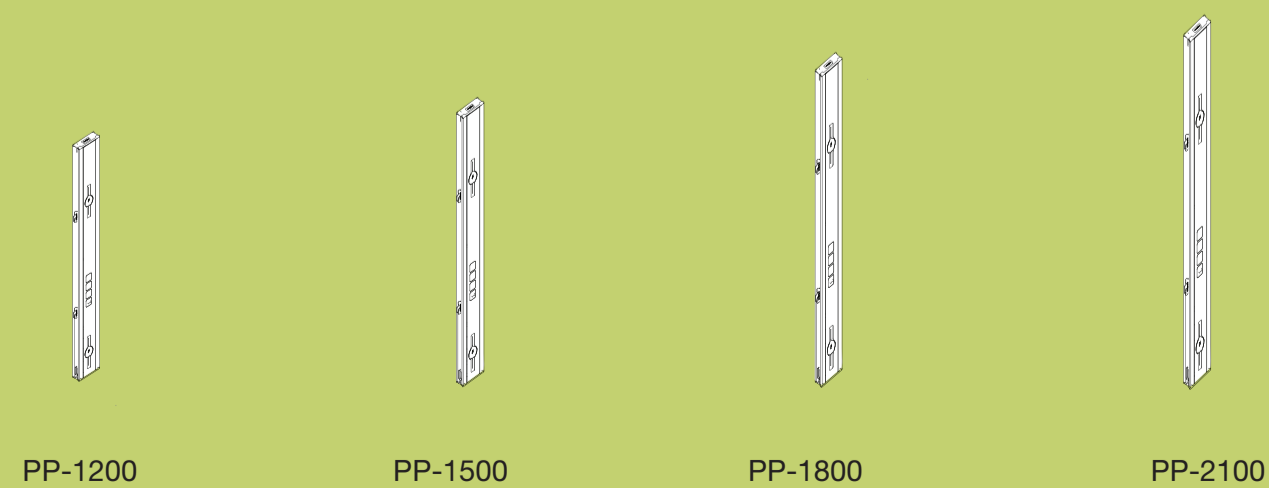

POWER POST OPTIONS