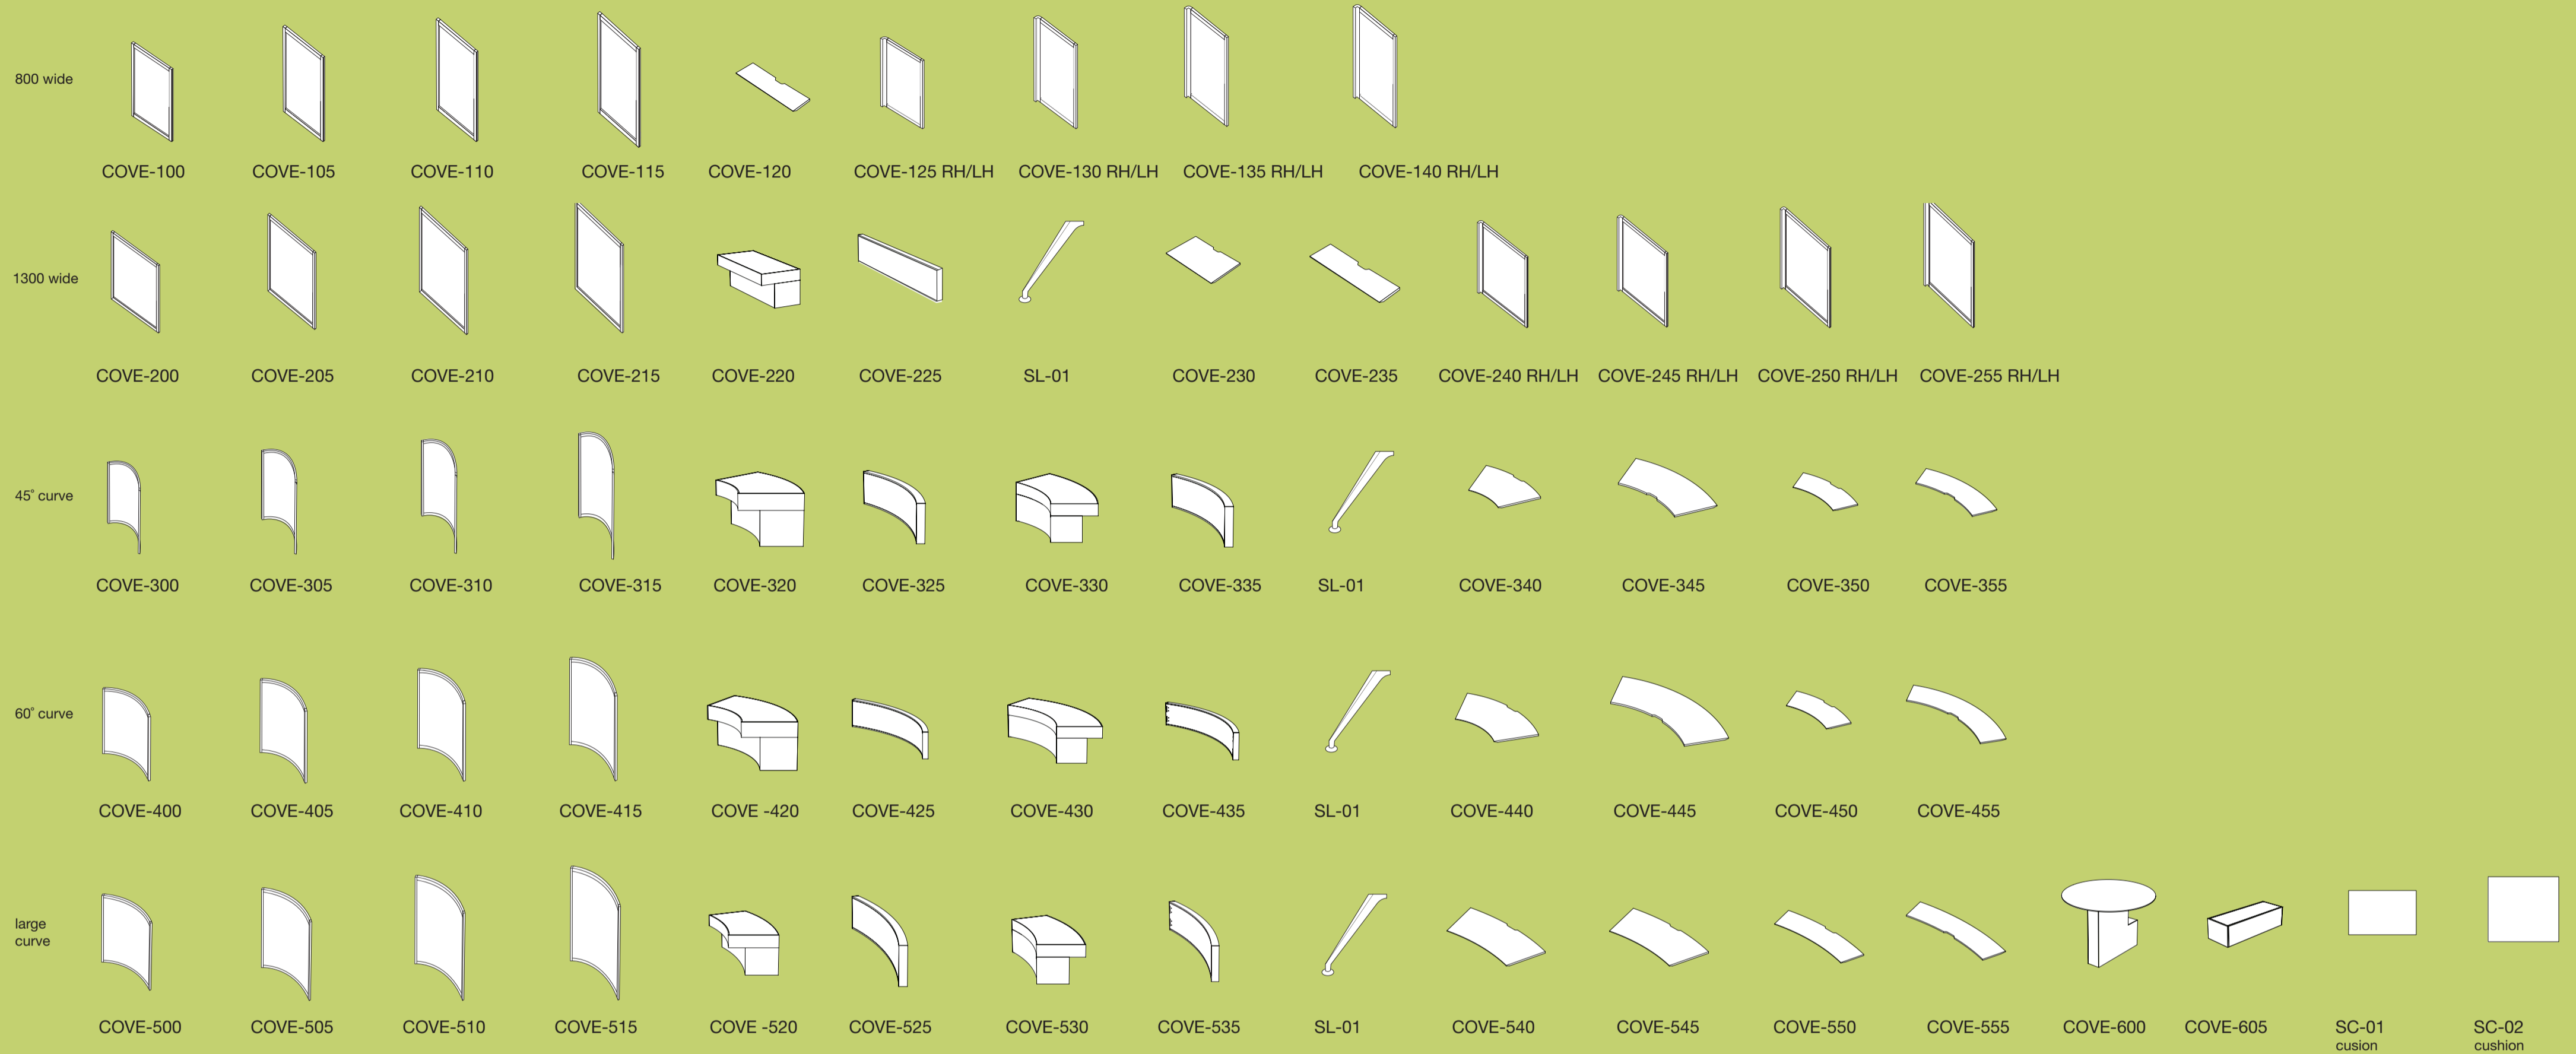

## HEIGHT OPTIONS

**4 height options**  
1200mm / 1500mm / 1800mm / 2100mm

TABLE, SEATING AND SHELVING MODULES CAN ALSO BE USED WITH AIREA PODS  
Please enquire with customer services for more information.

## POWER POST OPTIONS

## TABLE OPTIONS