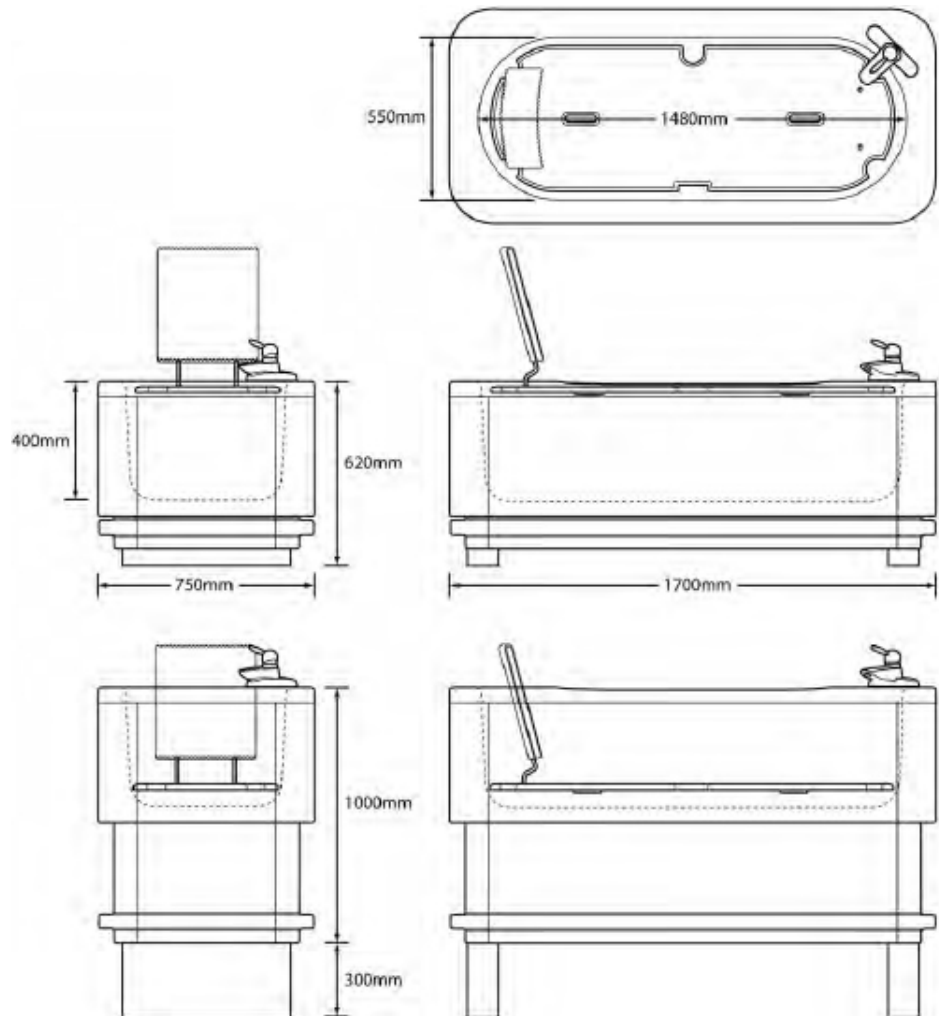

Specifications

Model	Gemini Height Adjustable Platform Bath
Function	Height Adjustable Bathing, Hydrotherapy Bathing, Assisted Bathing
Dimensions	1700mm x 750mm
Height Range	670mm - 1230mm bath height range
Weight Capacity	150kg safe working load
Options	Knee Break, Net Postural Support, Safety Rail, Wedge Cushions/Beany Cushions/ Head Supports, Side Pads, Back Rest Cushion, Body Support Panel, Platform Cushion, Bathsides Showerhead Cradle, Riser Rail Bath, Shower Mixer Tap, Whirlpool, Temperature Control Bath Shower Mixer Tap, LED lighting
Application	Nursing Home, Hospital, Domestic, Hospice

Dimensions

Clockhouse, Dogflud Way, Farnham, Surrey, United Kingdom, GU9 7UD
T: +44 (0)1252 758858 F: +44 (0)870 1619681 E: info@opemed.net
www.opemed.net