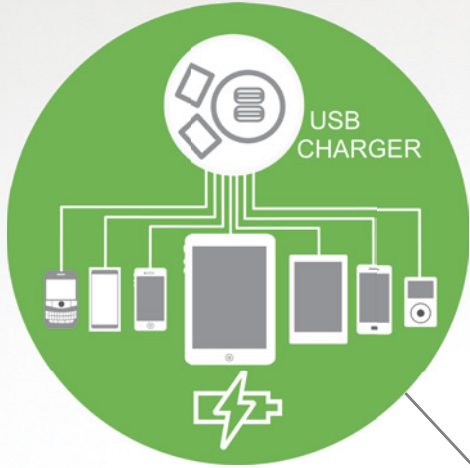

pixel
plug and play

1. Power socket
2. Data blank (for unused data socket)
3. Data socket (for use with RJ45, USB, HDMI, Audio)
4. Fixing nut
5. Fixing collar

OE Electrics' PIXEL design has been driven by the demand for a small accessible but discreet unit for the more discerning office worker. Fitting neatly into a standard 80mm cutout by means of a simple screw on nut (no need for tools!) PIXEL takes up almost no room at all. You may even forget it's there until you need it.

Cables from PIXEL can be fed directly into the desk's existing cable management allowing simple integration.

PIXEL will accept eight+ different plug socket nationalities including UK, Schuko, French, Swiss, Italian and Danish. With two data apertures to facilitate RJ45, USB, Audio or HDMI, PIXEL will ease desktop

Your PIXEL can fit a combination of two of the following: USB, data, audio or HDMI. You can also choose from ten+ different nationalities of socket to suit your needs not including our Twin USB Fast charger (TUF).

applications

Twin USB Fast Charger
Charges up to 4 x faster
than your standard PC
USB port

Eight+ different socket nationalities from which to choose

Easily fitted into desks through 80mm hole
Ideal for offices, auditoriums and hot desking