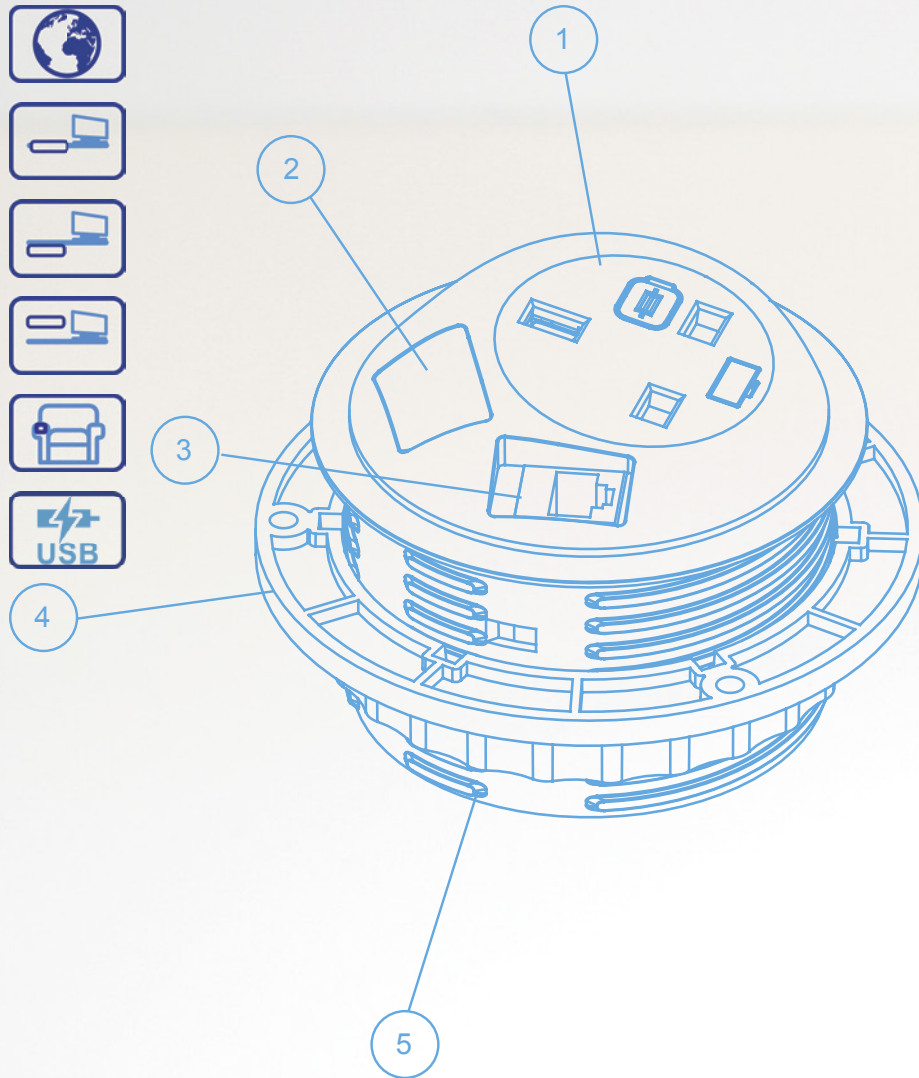

pixel
plug and play

1. Power socket
2. Data blank (for unused data socket)
3. Data socket (for use with RJ45, USB, HDMI, Audio)
4. Fixing nut
5. Fixing collar

OE Electrics' PIXEL design has been driven by the demand for a small accessible but discreet unit for the more discerning office worker. Fitting neatly into a standard 80mm cutout by means of a simple screw on nut (no need for tools!) PIXEL takes up almost no room at all. You may even forget it's there until you need it.

Cables from PIXEL can be fed directly into the desk's existing cable management allowing simple integration.

PIXEL will accept eight+ different plug socket nationalities including UK, Schuko, French, Swiss, Italian and Danish. With two data apertures to facilitate RJ45, USB, Audio or HDMI, PIXEL will ease desktop

fit my pixel!

pixel

To fit PIXEL into your desk couldn't be simpler. If your desk already has an industry standard 80mm hole* simply take the fixing nut off your newly purchased PIXEL, feed the cables through the hole and gently slide your PIXEL into place. Make sure your PIXEL is facing the desired direction and screw the fixing nut back on until it is firmly in place. PIXEL will fit any surface from 1mm to 40mm.

All dimensions in millimeters

pixel
plug and play

PIXEL becomes part of the picture allowing you true connectivity whilst complimenting your workstation.

As a power point PIXEL delivers simple elegance. Add data connections to that and you have the perfect solution.