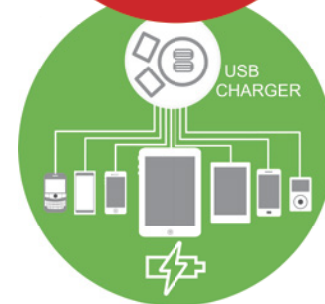

Can be fitted under desk in modesty panel for discreet power and data accessibility

Suited to panel fixing with a minimum depth of 64mm

Ideal for soft furnishing as integrated power and data application, best suited to breakout areas and receptions

Twin USB Fast Charger available

pixel

plug and play

* Suitable hole cutters are available from OE Electrics. Please contact sales

† Currently UK, French/Belgian, Schuko available. Other sockets available soon