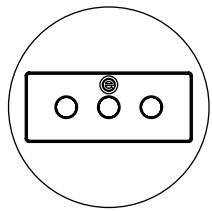

going global

italian

Your PIXEL can fit a combination of two of the following: USB, data, audio or HDMI. You can also choose from ten+ different nationalities of socket to suit your needs not including our Twin USB Fast charger (TUF).