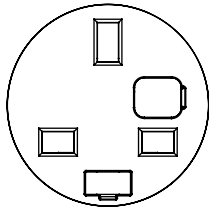

UK fused/unfused