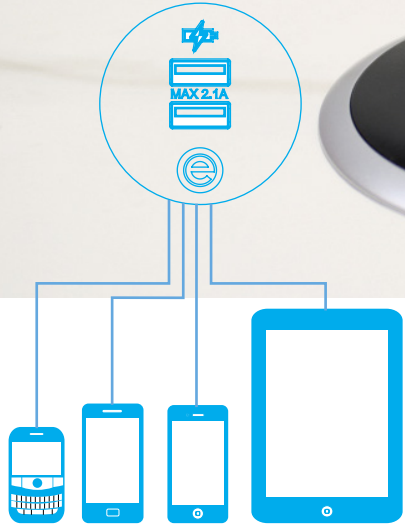

applications

Twin USB Fast Charger
Charges up to 4 x faster
than your standard PC
USB port