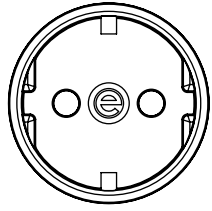

going global

schuko

Your PIXEL can fit a combination of two of the following: USB, data, audio or HDMI. You can also choose from ten+ different nationalities of socket to suit your needs not including our Twin USB Fast charger (TUF).