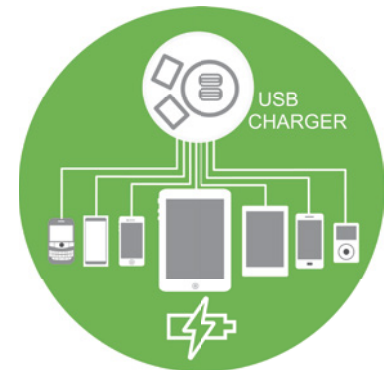

applications

Twin USB Fast Charger
Charges up to 4 x faster
than your standard PC
USB port

Eight+ different socket nationalities from which to choose

Easily fitted into desks through 80mm hole
Ideal for offices, auditoriums and hot desking

Can be fitted under desk in modesty panel for discreet power and data accessibility

Suited to panel fixing with a minimum depth of 64mm

Ideal for soft furnishing as integrated power and data application, best suited to breakout areas and receptions

Twin USB Fast Charger available

pixel

plug and play

* Suitable hole cutters are available from OE Electrics. Please contact sales

† Currently UK, French/Belgian, Schuko available. Other sockets available soon