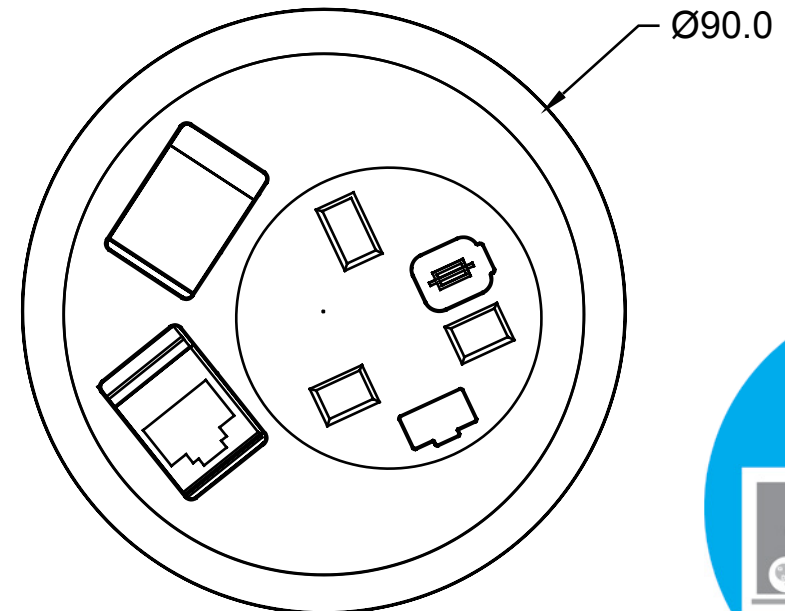

pixel
plug and play

1. Power socket
2. Data blank (for unused data socket)
3. Data socket (for use with RJ45, USB, HDMI, Audio)
4. Fixing nut
5. Fixing collar

OE Electrics' PIXEL design has been driven by the demand for a small accessible but discreet unit for the more discerning office worker. Fitting neatly into a standard 80mm cutout by means of a simple screw on nut (no need for tools!) PIXEL takes up almost no room at all. You may even forget it's there until you need it.

connectivity and assist compliance with the Disability Discrimination act by improving accessibility to power and data.

PIXEL's unique design allows compliance with BS6396, and the sweeping organic curves ensure better protection against liquid ingress.

fit my pixel!

pixel

To fit PIXEL into your desk couldn't be simpler. If your desk already has an industry standard 80mm hole* simply take the fixing nut off your newly purchased PIXEL, feed the cables through the hole and gently slide your PIXEL into place. Make sure your PIXEL is facing the desired direction and screw the fixing nut back on until it is firmly in place. PIXEL will fit any surface from 1mm to 40mm.

Can be fitted under desk in modesty panel for discreet power and data accessibility

Suited to panel fixing with a minimum depth of 64mm

Ideal for soft furnishing as integrated power and data application, best suited to breakout areas and receptions