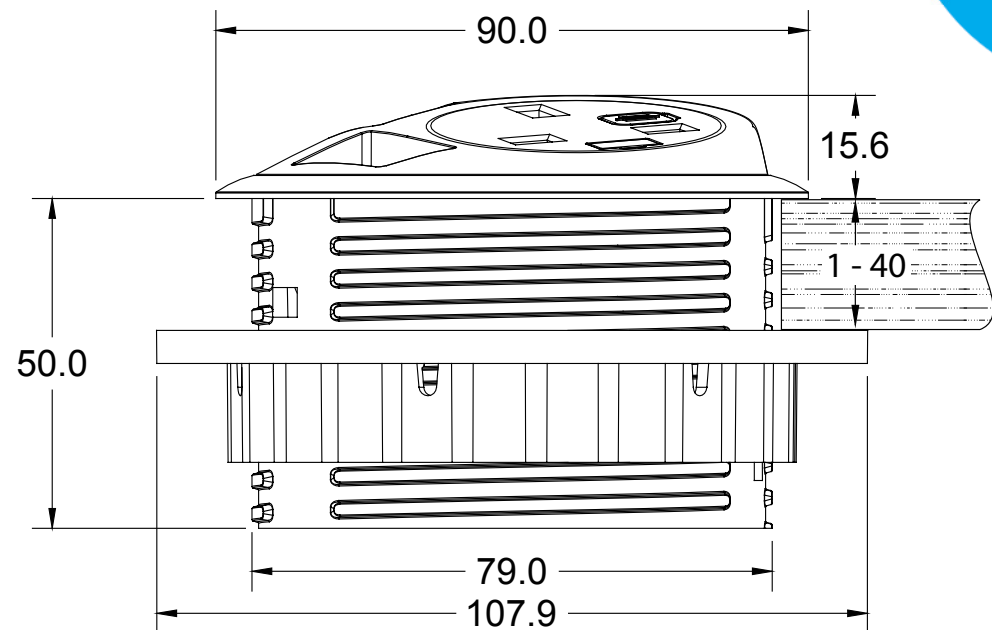

fit my pixel!

pixel

To fit PIXEL into your desk couldn't be simpler. If your desk already has an industry standard 80mm hole* simply take the fixing nut off your newly purchased PIXEL, feed the cables through the hole and gently slide your PIXEL into place. Make sure your PIXEL is facing the desired direction and screw the fixing nut back on until it is firmly in place. PIXEL will fit any surface from 1mm to 40mm.

All dimensions in millimeters

pixel
plug and play

PIXEL becomes part of the picture allowing you true connectivity whilst complimenting your workstation.

As a power point PIXEL delivers simple elegance. Add data connections to that and you have the perfect solution.

Can be fitted under desk in modesty panel for discreet power and data accessibility

Suited to panel fixing with a minimum depth of 64mm

Ideal for soft furnishing as integrated power and data application, best suited to breakout areas and receptions