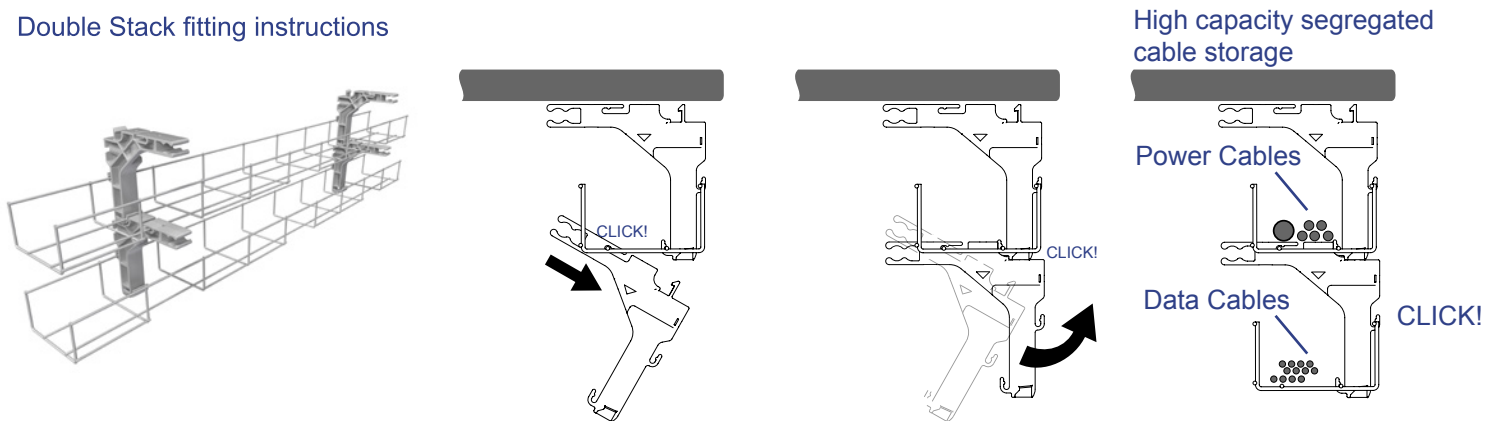

pathway

Modesty Panel fitting instructions

Under Desk fitting instructions

Double Stack fitting instructions

Pathfinder adaptor bracket fitting instructions