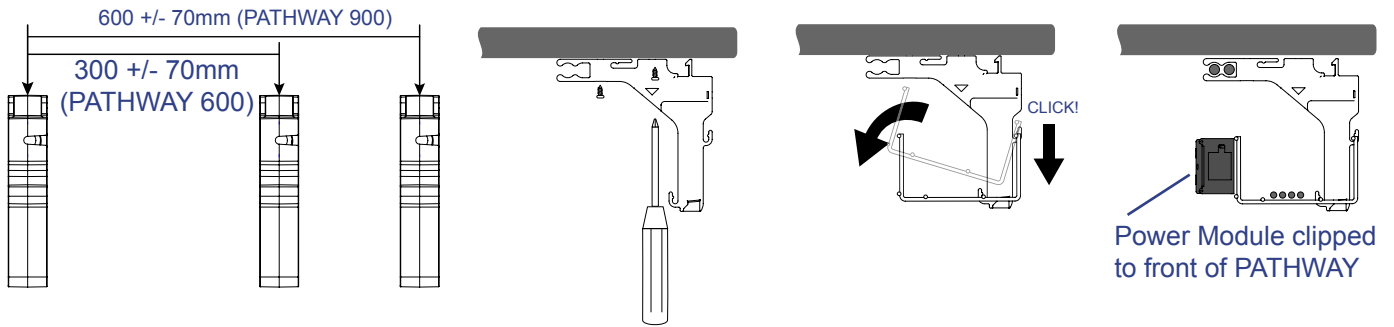

pathway

Modesty Panel fitting instructions

Under Desk fitting instructions

Double Stack fitting instructions

Pathfinder adaptor bracket fitting instructions