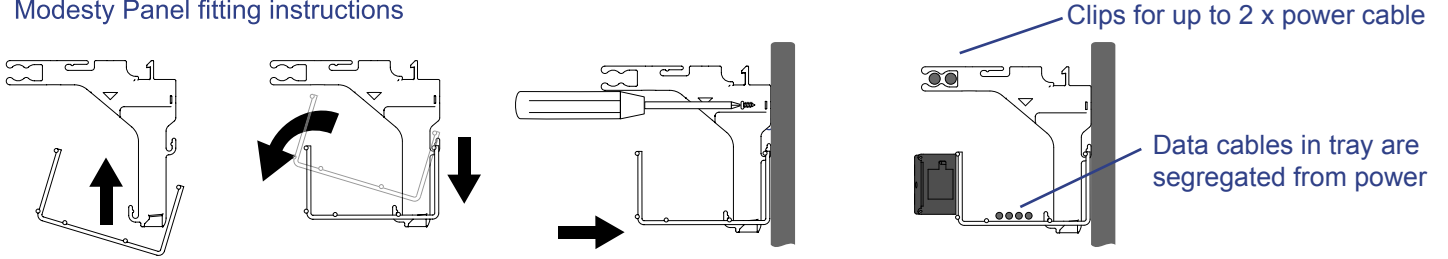

pathway

Modesty Panel fitting instructions

Under Desk fitting instructions

Double Stack fitting instructions

Pathfinder adaptor bracket fitting instructions