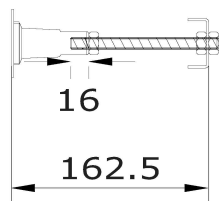

Outer Box Dimensions (If Applicable)

Length (mm):	
Width (mm):	
Height (mm):	
Gross Weight (kg):	
Barcode:	5055275833292

Product Details

Country of Origin:	Poland
Fitting Instruction:	No
Certification:	FSC: No CE: Yes
Material Colour Reference:	European White
Product Material:	Acrylic
Material Thickness:	4mm
Volume (Ltr):	160L
Displaced Capacity:	90L
Leg Set Included:	Legset Not Included
Waste Included:	Waste Not Included
Drilled/Undrilled:	Undrilled For Taps
Includes Grips:	No Grips Supplied
Embossed:	No
No of Tapholes:	None
Anti-Slip:	No

Sales Code: NCB020A

Description: Pilot Corner Bath Panel

Product Dimensions

Length (mm):	1840
Width (mm):	25
Depth (mm):	560
Nett Weight (kg):	3.2

Packaging Dimensions

Length (mm):	1840
Width (mm):	440
Depth (mm):	560
Gross Weight (kg):	3.2

Packaging Data

Box Colour:	Polybagged With End Caps
Box Qty:	1
Label Size:	192 x 38
Label Colour:	White Label
Label Qty:	1

Outer Box Dimensions (If Applicable)

Length (mm):	
Width (mm):	
Height (mm):	
Gross Weight (kg):	
Barcode:	5055275833940

Sales Code: NBL002

Description: Large Bath Leg Set

Product Dimensions

Length (mm):	
Width (mm):	
Depth (mm):	
Nett Weight (kg):	2.3

Packaging Dimensions

Length (mm):	630
Width (mm):	100
Depth (mm):	60
Gross Weight (kg):	2.3