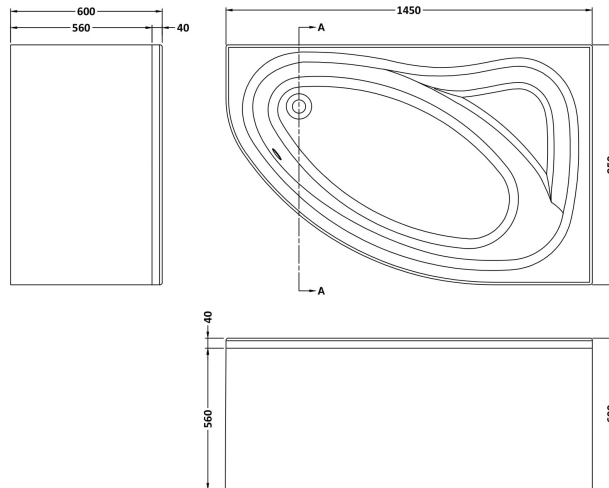

Sales Code: PCB002

Description: Pilot Corner Bath Pack Rh

Packaging Details

Barcode: 5055275896976

Sales Code: NCB022NL

Description: Pilot Corner Bath 1450X950 Rh

Product Dimensions

Length (mm):	1450
Width (mm):	950
Depth (mm):	400
Nett Weight (kg):	23

Packaging Dimensions

Length (mm):	1495
Width (mm):	1060
Depth (mm):	415
Gross Weight (kg):	23

Packaging Data

Box Colour:	Brown Cardboard Sleeve
Box Qty:	1
Label Size:	192 x 38
Label Colour:	White Label
Label Qty:	1

Outer Box Dimensions (If Applicable)

Length (mm):	
Width (mm):	
Height (mm):	
Gross Weight (kg):	
Barcode:	5055275833292

Product Details

Country of Origin:	Poland
Fitting Instruction:	No
Certification:	FSC: No CE: Yes
Material Colour Reference:	European White
Product Material:	Acrylic
Material Thickness:	4mm
Volume (Ltr):	160L
Displaced Capacity:	90L
Leg Set Included:	Legset Not Included
Waste Included:	Waste Not Included
Drilled/Undrilled:	Undrilled For Taps
Includes Grips:	No Grips Supplied
Embossed:	No
No of Tapholes:	None
Anti-Slip:	No

Sales Code: NCB020A

Description: Pilot Corner Bath Panel

Product Dimensions

Length (mm):	1840
Width (mm):	25
Depth (mm):	560
Nett Weight (kg):	3.2

Packaging Dimensions

Length (mm):	1840
Width (mm):	440
Depth (mm):	560
Gross Weight (kg):	3.2