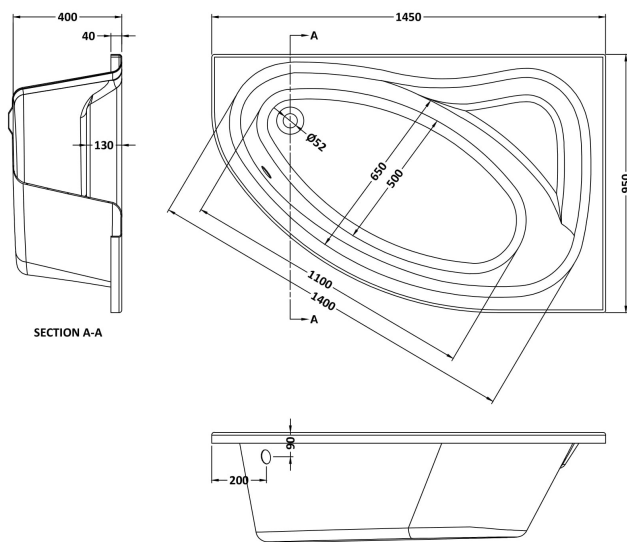

Sales Code: PCB002

Description: Pilot Corner Bath Pack Rh

Packaging Details

Barcode: 5055275896976

Sales Code: NCB022NL

Description: Pilot Corner Bath 1450X950 Rh

Product Dimensions

Length (mm):	1450
Width (mm):	950
Depth (mm):	400
Nett Weight (kg):	23

Packaging Dimensions

Length (mm):	1495
Width (mm):	1060
Depth (mm):	415
Gross Weight (kg):	23

Packaging Data

Box Colour:	Brown Cardboard Sleeve
Box Qty:	1
Label Size:	192 x 38
Label Colour:	White Label
Label Qty:	1

Outer Box Dimensions (If Applicable)

Length (mm):	
Width (mm):	
Height (mm):	
Gross Weight (kg):	
Barcode:	5055275833292

Product Details

Country of Origin:	Poland
Fitting Instruction:	No
Certification:	FSC: No CE: Yes
Material Colour Reference:	European White
Product Material:	Acrylic
Material Thickness:	4mm
Volume (Ltr):	160L
Displaced Capacity:	90L
Leg Set Included:	Legset Not Included
Waste Included:	Waste Not Included
Drilled/Undrilled:	Undrilled For Taps
Includes Grips:	No Grips Supplied
Embossed:	No
No of Tapholes:	None
Anti-Slip:	No

Sales Code: NCB020A

Description: Pilot Corner Bath Panel

Product Dimensions

Length (mm):	1840
Width (mm):	25
Depth (mm):	560
Nett Weight (kg):	3.2

Packaging Dimensions

Length (mm):	1840
Width (mm):	440
Depth (mm):	560
Gross Weight (kg):	3.2