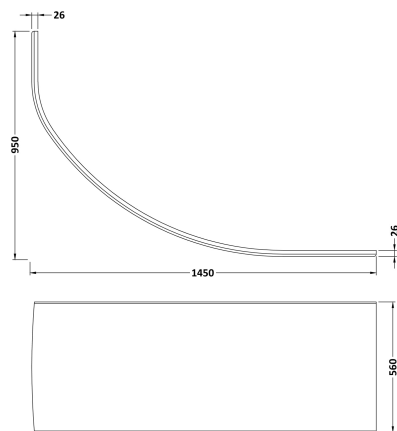

Packaging Dimensions

Length (mm):	1495
Width (mm):	1060
Depth (mm):	415
Gross Weight (kg):	23

Packaging Data

Box Colour:	Brown Cardboard Sleeve
Box Qty:	1
Label Size:	192 x 38
Label Colour:	White Label
Label Qty:	1

Outer Box Dimensions (If Applicable)

Length (mm):	
Width (mm):	
Height (mm):	
Gross Weight (kg):	
Barcode:	5055275833292

Product Details

Country of Origin:	Poland
Fitting Instruction:	No
Certification:	FSC: No CE: Yes
Material Colour Reference:	European White
Product Material:	Acrylic
Material Thickness:	4mm
Volume (Ltr):	160L
Displaced Capacity:	90L
Leg Set Included:	Legset Not Included
Waste Included:	Waste Not Included
Drilled/Undrilled:	Undrilled For Taps
Includes Grips:	No Grips Supplied
Embossed:	No
No of Tapholes:	None
Anti-Slip:	No

Sales Code: NCB020A

Description: Pilot Corner Bath Panel

Product Dimensions

Length (mm):	1840
Width (mm):	25
Depth (mm):	560
Nett Weight (kg):	3.2

Packaging Dimensions

Length (mm):	1840
Width (mm):	440
Depth (mm):	560
Gross Weight (kg):	3.2

Sales Code: NBL002

Description: Large Bath Leg Set

Product Dimensions

Length (mm):	
Width (mm):	
Depth (mm):	
Nett Weight (kg):	2.3

Packaging Dimensions

Length (mm):	630
Width (mm):	100
Depth (mm):	60
Gross Weight (kg):	2.3