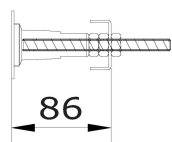

Outer Box Dimensions (If Applicable)

Length (mm):	
Width (mm):	
Height (mm):	
Gross Weight (kg):	
Barcode:	5055275833292

Product Details

Country of Origin:	Poland
Fitting Instruction:	No
Certification:	FSC: No CE: Yes
Material Colour Reference:	European White
Product Material:	Acrylic
Material Thickness:	4mm
Volume (Ltr):	160L
Displaced Capacity:	90L
Leg Set Included:	Legset Not Included
Waste Included:	Waste Not Included
Drilled/Undrilled:	Undrilled For Taps
Includes Grips:	No Grips Supplied
Embossed:	No
No of Tapholes:	None
Anti-Slip:	No

Sales Code: NCB020A

Description: Pilot Corner Bath Panel

Product Dimensions

Length (mm):	1840
Width (mm):	25
Depth (mm):	560
Nett Weight (kg):	3.2

Packaging Dimensions

Length (mm):	1840
Width (mm):	440
Depth (mm):	560
Gross Weight (kg):	3.2

Packaging Data

Box Colour:	Polybagged With End Caps
Box Qty:	1
Label Size:	192 x 38
Label Colour:	White Label
Label Qty:	1

Outer Box Dimensions (If Applicable)

Length (mm):	
Width (mm):	
Height (mm):	
Gross Weight (kg):	
Barcode:	5055275833940

Sales Code: NBL002

Description: Large Bath Leg Set

Product Dimensions

Length (mm):	
Width (mm):	
Depth (mm):	
Nett Weight (kg):	2.3

Packaging Dimensions

Length (mm):	630
Width (mm):	100
Depth (mm):	60
Gross Weight (kg):	2.3