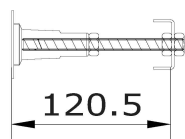

Outer Box Dimensions (If Applicable)

Length (mm):	
Width (mm):	
Height (mm):	
Gross Weight (kg):	
Barcode:	5055275833292

Product Details

Country of Origin:	Poland
Fitting Instruction:	No
Certification:	FSC: No CE: Yes
Material Colour Reference:	European White
Product Material:	Acrylic
Material Thickness:	4mm
Volume (Ltr):	160L
Displaced Capacity:	90L
Leg Set Included:	Legset Not Included
Waste Included:	Waste Not Included
Drilled/Undrilled:	Undrilled For Taps
Includes Grips:	No Grips Supplied
Embossed:	No
No of Tapholes:	None
Anti-Slip:	No

Sales Code: NCB020A

Description: Pilot Corner Bath Panel

Product Dimensions

Length (mm):	1840
Width (mm):	25
Depth (mm):	560
Nett Weight (kg):	3.2

Packaging Dimensions

Length (mm):	1840
Width (mm):	440
Depth (mm):	560
Gross Weight (kg):	3.2

Packaging Data

Box Colour:	Polybagged With End Caps
Box Qty:	1
Label Size:	192 x 38
Label Colour:	White Label
Label Qty:	1

Outer Box Dimensions (If Applicable)

Length (mm):	
Width (mm):	
Height (mm):	
Gross Weight (kg):	
Barcode:	5055275833940

Sales Code: NBL002

Description: Large Bath Leg Set

Product Dimensions

Length (mm):	
Width (mm):	
Depth (mm):	
Nett Weight (kg):	2.3

Packaging Dimensions

Length (mm):	630
Width (mm):	100
Depth (mm):	60
Gross Weight (kg):	2.3