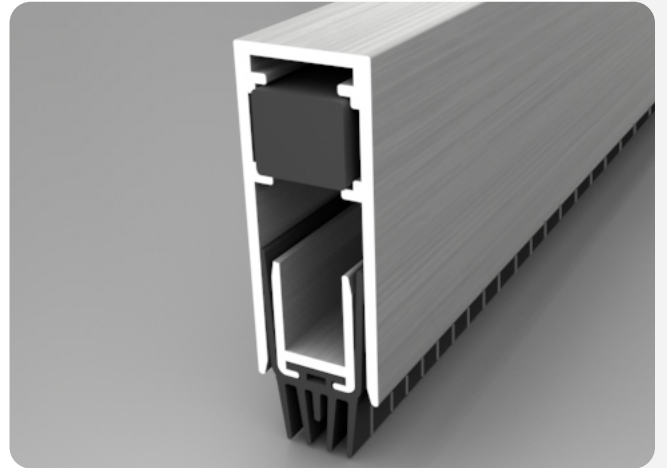

VariGroove

DATASHEET

The first acoustic drop down seal to have real adaptability!

VariGroove is the first drop down seal to fully take on the problem of uneven floors.

VariGroove has a very unique feature; the base of the blade is cut into narrow 'curtain' style strips. Each one acting independently of the next, there are four full banks of seals per unit.

VariGroove has been tested with BS EN ISO 140-3 1995 and shown to have similar results to the NOR810 range of seals. VariGroove would not outperform our standard range in a laboratory but on uneven ground this seal will win all day long!

NORSOUND

KEY BENEFITS

- Sound reduction
- Protects against smoke
- Any floor surface
- Self levelling
- Light weight operation
- Unobtrusive

SIZE

Height: 14mm, Width: 35mm

MATERIAL

Holder: T6063 grade aluminium
Insert: TPE

FIXING

Rout-in retro fit. Adjust with spring loaded plunger

LENGTHS

385mm, 515mm, 655mm, 795mm,
935mm, 1075mm, 1215mm

COLOUR

Holder: SAA
Insert: Black

CUT BACK

Trim to suit