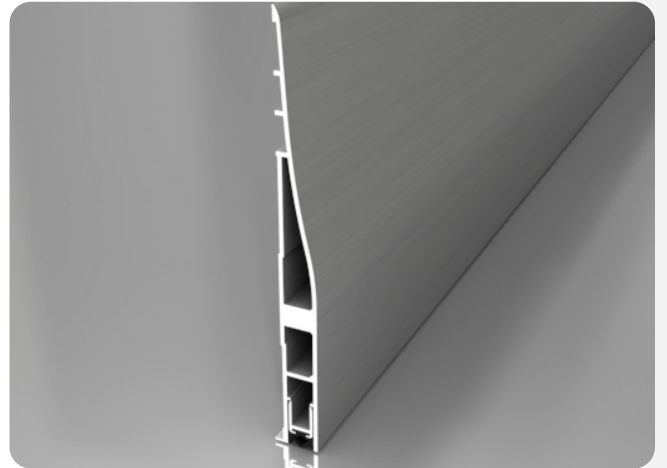

WAVE

DATASHEET

WAVE is the first product of its kind to incorporate outstanding acoustic performance, smoke sealing, lower-door protection, stylish and contemporary looks.

WAVE also features a robust design and excellent durability.

Primarily designed for use in specific, acoustic, double-door scenarios. WAVE's superior looks, functionality and built-in versatility broadens its use to almost all double and single doorset arrangements.

NORSOUND

KEY BENEFITS

Acoustic and smoke protection
Available EX-STOCK

FINISH

Faceplate: Santin anodised aluminium
Seal: Black

MATERIAL

Faceplate: Aluminium
Seal: Silicone

SIZE

Height: 151mm, Depth: 13.2mm

FIXING

Self-adhesive or screw

LENGTHS

930mm, 830mm, 730mm, 630mm,
530mm, 430mm

APPLICATION

Single action, single and double doorsets