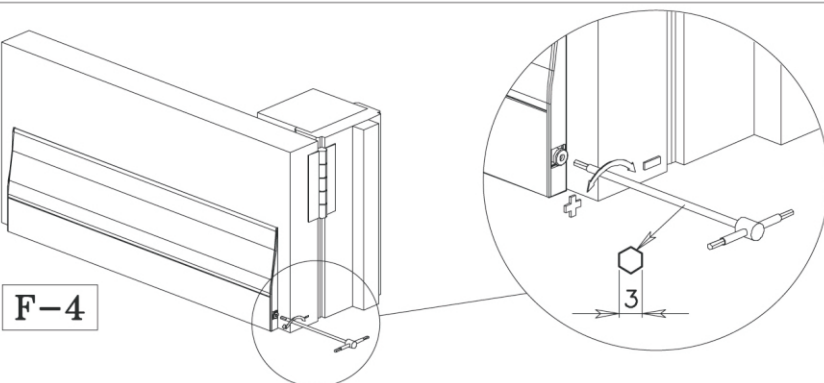

Right or Left installation

mod. Norsound Wave

Optional screw fix (pack of 3) included

F-1

F-2

F-3

F-4