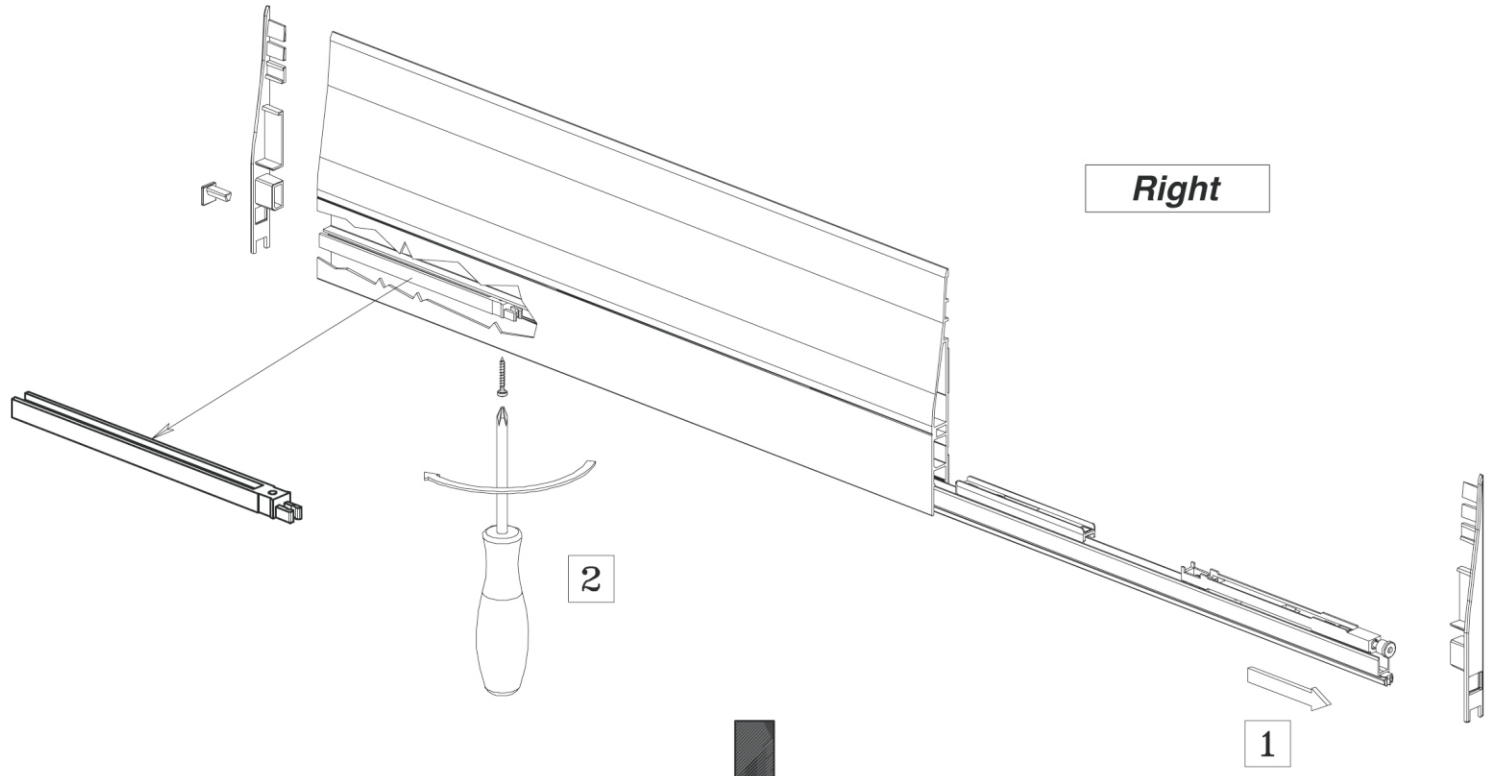

Right or Left installation

mod. Norsound Wave

Optional screw fix (pack of 3) included

F-1

F-2

F-3

F-4