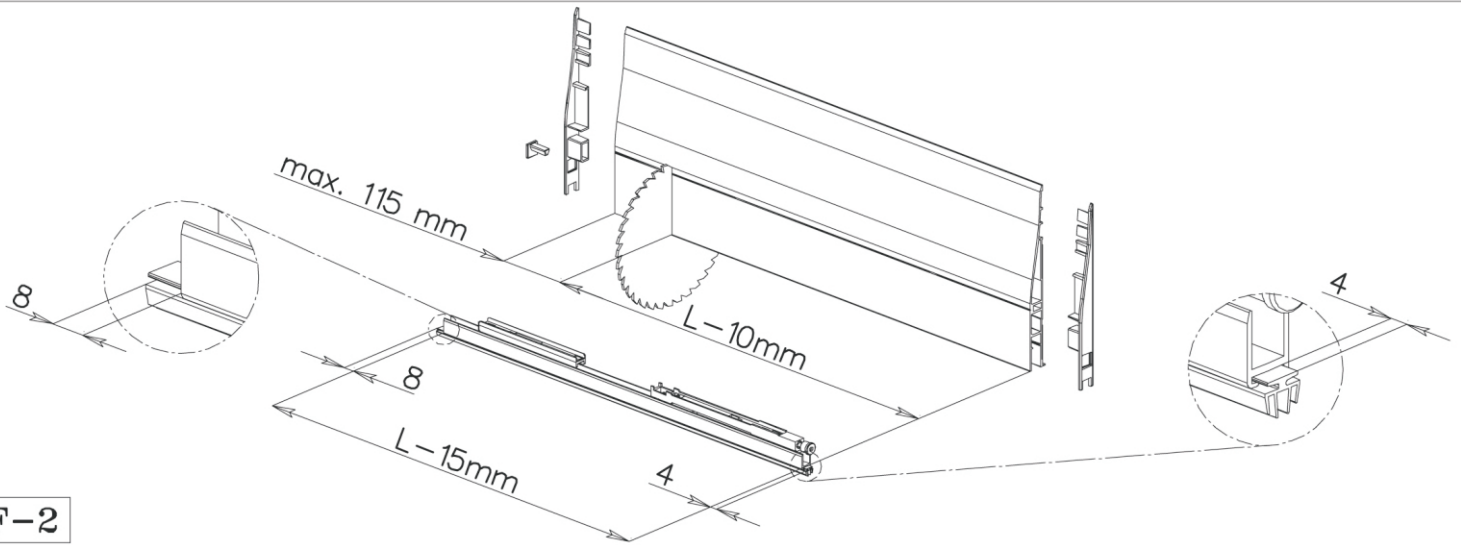

Right or Left installation

mod. Norsound Wave

Optional screw fix (pack of 3) included

F-1

F-2

F-3

F-4