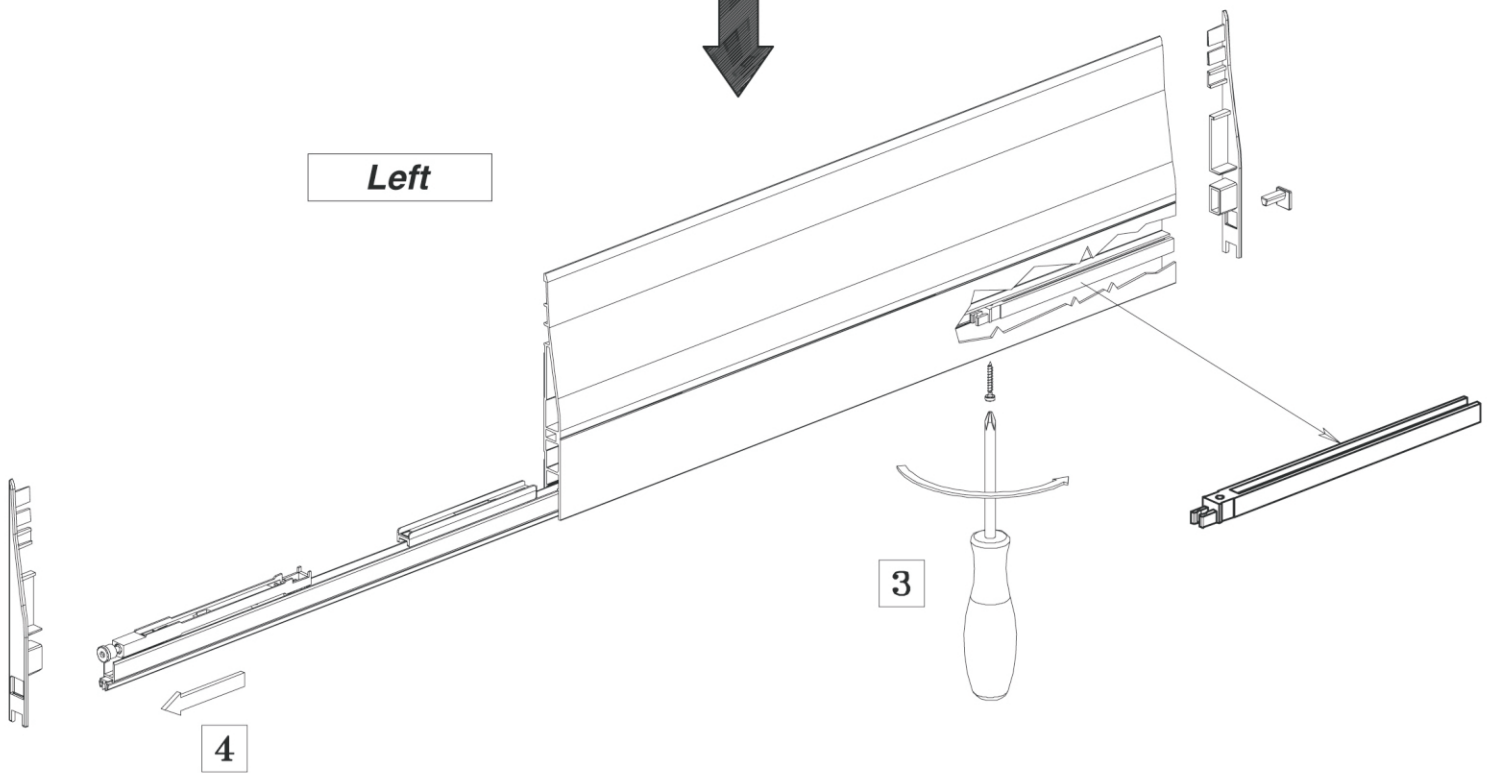

Right or Left installation

mod. Norsound Wave

Optional screw fix (pack of 3) included

F-1

F-2

F-3

F-4