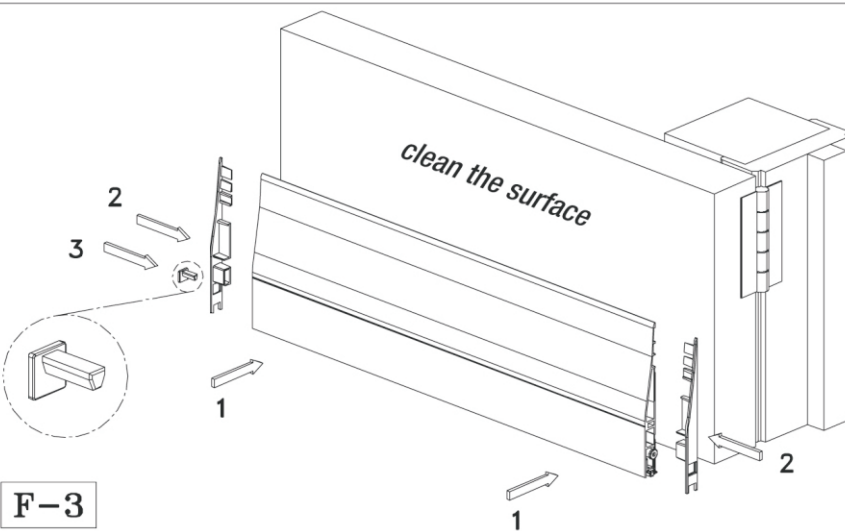

Right or Left installation

mod. Norsound Wave

Optional screw fix (pack of 3) included

F-1

F-2

F-3

F-4