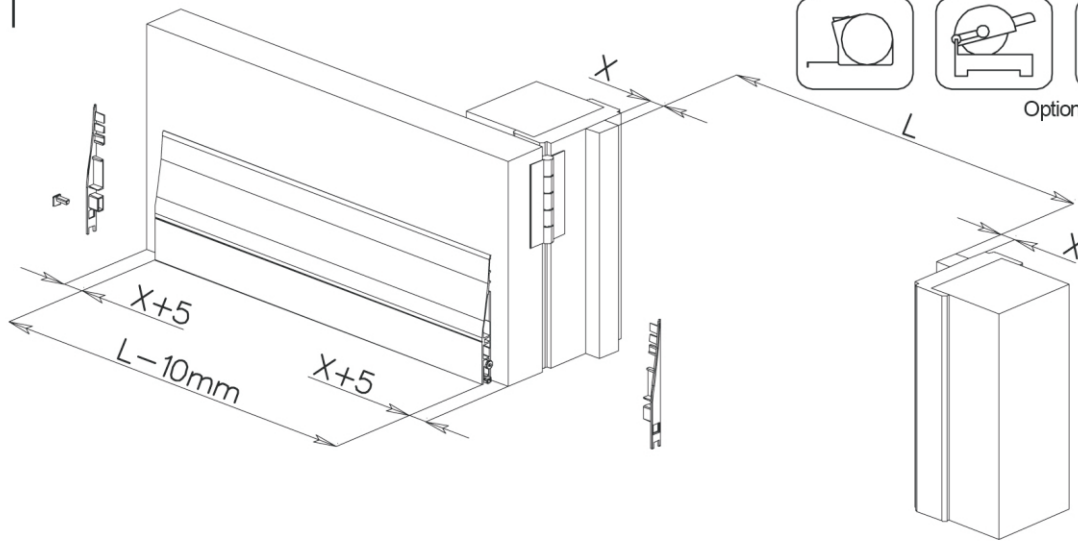

Right or Left installation

mod. Norsound Wave

Optional screw fix (pack of 3) included

F-1

F-2

F-3

F-4