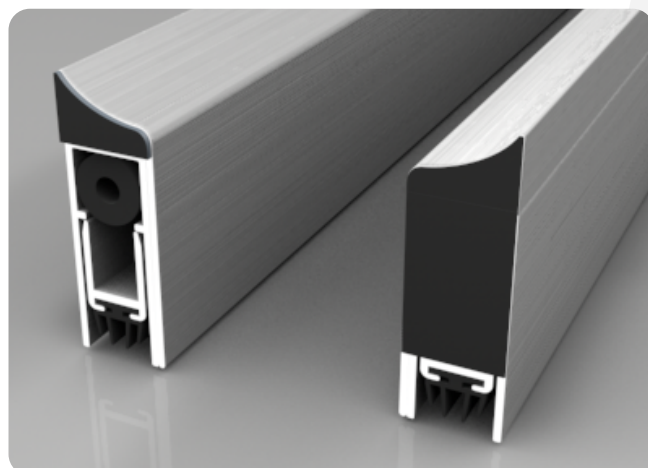

NOR820

DATASHEET

This retro fit automatic drop down seal has a light weight mechanism which is self levelling when activated. The NOR820 is adjustable to suit the gap size needed and will not only act as an acoustic barrier but also help keep out drafts and keep in energy!

The NOR820 door bottom seal comes in a range of sizes and it is quick and easy to fit. It comes complete with an aluminium clip-on cover plate to give a nice clean finish.

NORSOUND

KEY BENEFITS

- Sound reduction
- Protects against smoke
- Light-weight operation
- Self-levelling
- Quick to fit

FITMENT LOCATION

Single swing doors

MIN/MAX GAP SIZE

1mm - 12mm

SEAL MATERIAL

Gasket: Black
Holder: Satin anodised

FIXING

The seal is surface mounted to door leaf.

STANDARD LENGTHS

430mm, 530mm, 630mm, 730mm,
830mm, 930mm, 1030mm, 1130mm,
1230mm.

COLOUR

Satin anodised aluminium holder, black end plates and black seal.