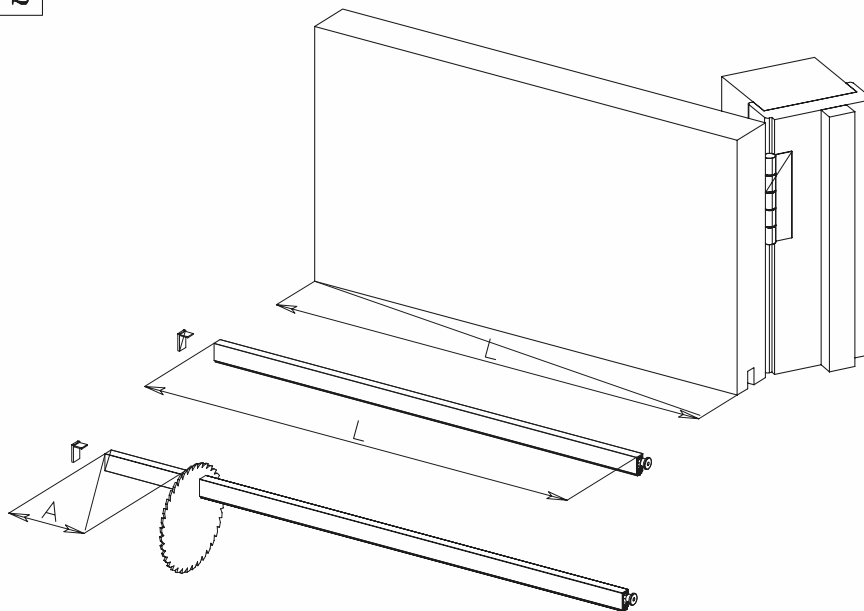

# mod. Norsound 810S

Cut down sizes for the NOR810S, 330mm - 430mm cuts down max 50mm / 530mm and above cut down 150mm max

**Tools  
Required**

1

2

$L > 330$     $430 <$     $A=50$  max

$L > 430$     $A=150$  max

## FITTING INSTRUCTIONS

# mod. Norsound 810S

Cut down sizes for the NOR810S, 330mm - 430mm cuts down max 50mm / 530mm and above cut down 150mm max

3

WARNING !

ø3,5 max.  
not included

4