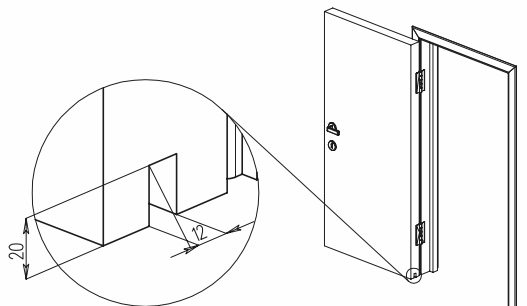

# mod. Norsound 810S

Cut down sizes for the NOR810S, 330mm - 430mm cuts down max 50mm / 530mm and above cut down 150mm max

**Tools  
Required**

1

2

$L > 330$     $430 <$     $A=50$  max

$L > 430$     $A=150$  max

## FITTING INSTRUCTIONS

# mod. Norsound 810S

Cut down sizes for the NOR810S, 330mm - 430mm cuts down max 50mm / 530mm and above cut down 150mm max

3

WARNING !

ø3,5 max.  
not included

4