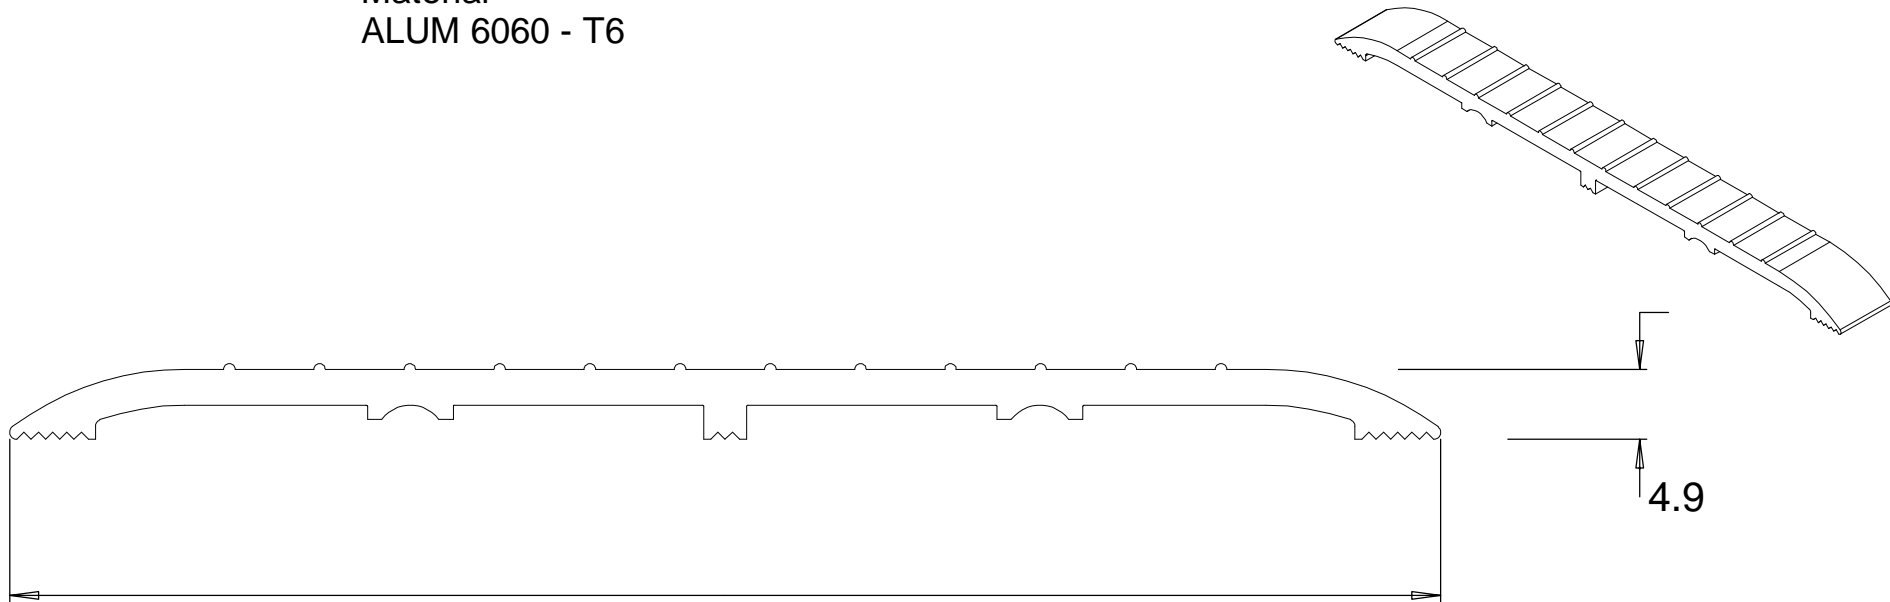

Material
ALUM 6060 - T6

100.0

4.9

Profile Actual Size

NorsoundLtd
Unit 5
Regents Drive
Prudhoe
Northumberland
NE42 6PX
T: 01661 831 311
F: 01661 830 099

www.norsound.co.uk

DIMENSIONS IN MILLIMETERS UNLESS
OTHERWISE STATED.

TITLE

NOR630

THIS DRAWING IS THE PROPERTY OF Norsound Ltd.
IT MUST NOT BE REPRODUCED EITHER WHOLLY OR IN PART.
ALL RIGHTS IN RESPECT OF PATENTS,
DESIGNS AND COPYRIGHT ARE RESERVED

SIZE

A4

CAGE CODE

DWG NO

REV

PUB

SCALE

DH

SHEET