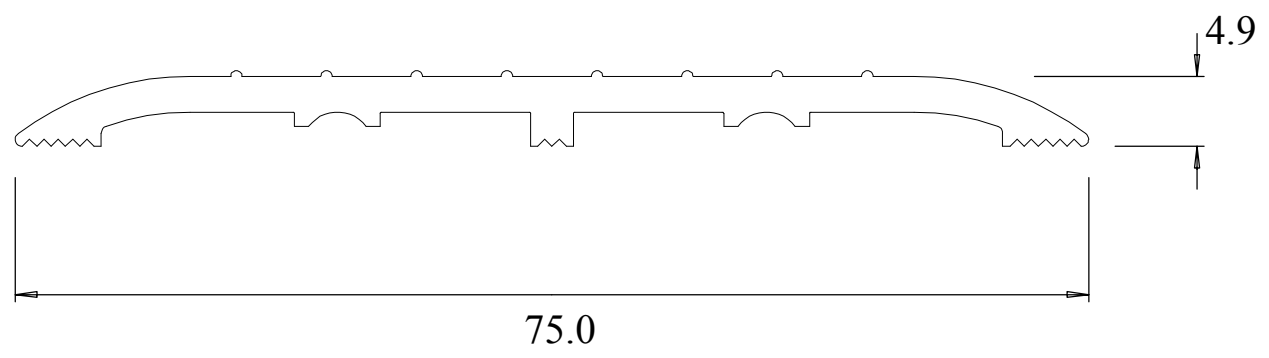

Material  
ALUM 6060 - T6

Profile Actual Size

Norsound Ltd  
Unit 5  
Regents Drive  
Prudhoe  
Northumberland  
NE42 6PX  
T: 01661 831 311  
F: 01661 830 099  
www.norsound.co.uk

DIMENSIONS IN MILLIMETERS UNLESS  
OTHERWISE STATED.

TITLE			
<b>NOR625</b>			
SIZE	CAGE CODE	DWG NO	REV
<b>A4</b>			<b>PUB</b>
SCALE	DH		SHEET

THIS DRAWING IS THE PROPERTY OF Norsound Ltd.  
IT MUST NOT BE REPRODUCED EITHER WHOLLY OR IN PART.  
ALL RIGHTS IN RESPECT OF PATENTS,  
DESIGNS AND COPYRIGHT ARE RESERVED