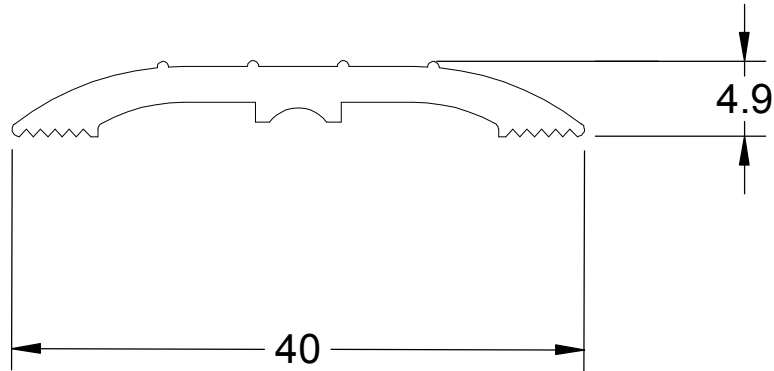

Material
ALUM 6060 - T6

Profile Actual Size

Norsound Ltd
Unit 5
Regents Drive
Prudhoe
Northumberland
NE42 6PX
T: 01661 831 311
F: 01661 830 099

DIMENSIONS IN MILLIMETERS UNLESS
OTHERWISE STATED.

TITLE

NOR615

THIS DRAWING IS THE PROPERTY OF Norsound Ltd.
IT MUST NOT BE REPRODUCED EITHER WHOLLY OR IN PART.
ALL RIGHTS IN RESPECT OF PATENTS,
DESIGNS AND COPYRIGHT ARE RESERVED

www.norsound.co.uk

SIZE A4	CAGE CODE	DWG NO	REV PUB
SCALE	DH		SHEET