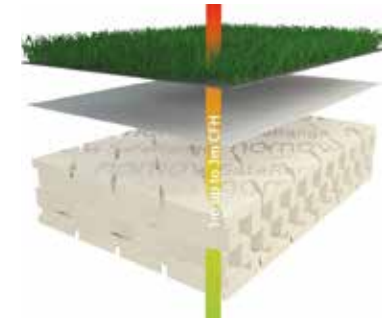

Shockpad Boards 2m x 1.4m

Designed to be installed under artificial grass and provide protection from falls.

Play Areas and under play equipment.