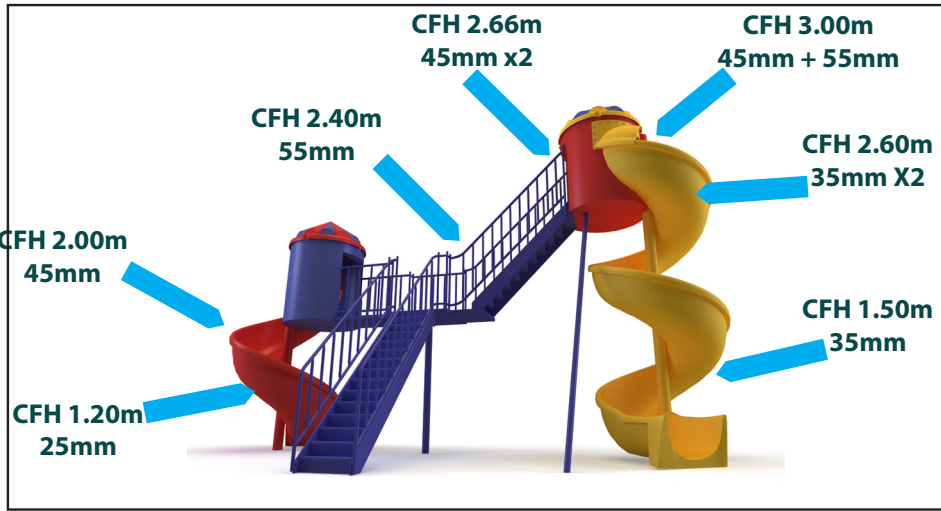

nomoweco® ShockSafe

RECYCLED ARTIFICIAL GRASS

Our 25mm, 35mm and 45mm Eco ShockSafe boards are designed to be installed under nomow artificial grass and provide protection for children using play equipment. All of our Eco ShockSafe Boards have been independently tested to European Standard EN 1177:2008.

All of our Shockpad Boards are compatible with any Nomow Artificial Grass. They are also suitable to be used outdoors and are certified for use on tarmac, concrete and subsoil surfaces.

- Critical Fall Height Protection
- Excellent Price
- Excellent Drainage Properties
- No Maintenance
- Simple Installation
- 100% Recycled and Recyclable
- Stable, Strong and Durable

Please note: Critical Fall Height has only been certified with Nomow Artificial Grasses. Each board is 1.96m x 1.01m (1.98m²)

Our Range	Combination	CFH
100mm	45mm + 55mm	3.00m
90mm	45mm + 45mm	2.66m
70mm	35mm + 35mm	2.60m
55mm		2.40m
45mm		2.00m
35mm		1.50m
25mm		1.20m