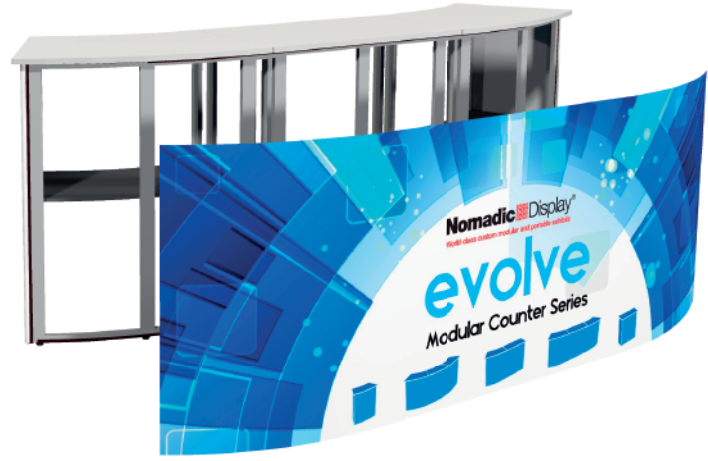

+

MODCTRREEXTRA1

+

MODCTRCUREXTRA1

=

8

POSSIBLE CONFIGURATIONS

  Set-up 3-5 min