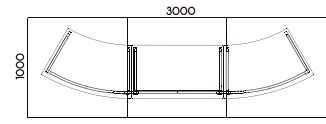

- x1 MODTRCURONE
- x1 MODTRRECEXTRA1
- x1 MODTRCUREXTRA1

- x1 MODTRRECONE
- x2 MODTRCUREXTRA1
- x1 MODTRRECEXTRA1