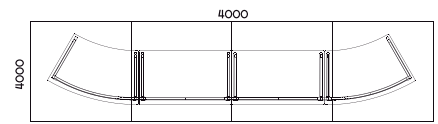

- x1 MODTRRECONE
- x2 MODTRCUREXTRA1
- x1 MODTRRECEXTRA1