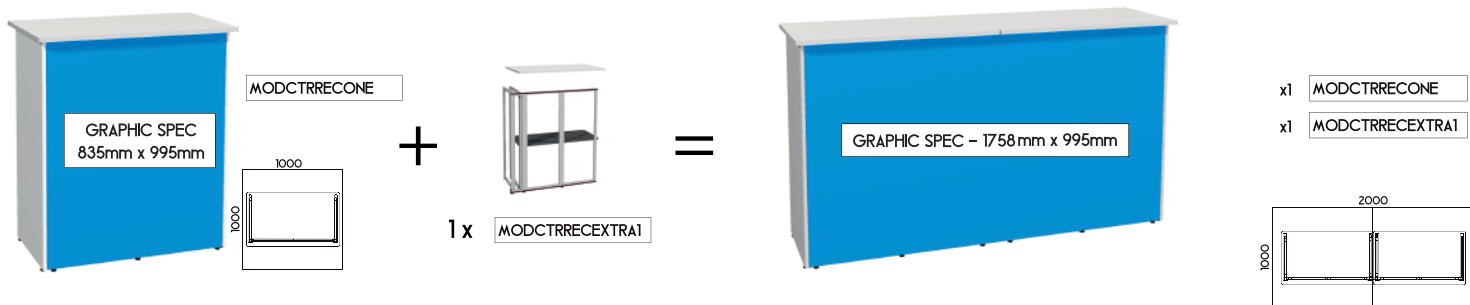

+

MODCTRREEXTRA1

+

MODCTRCUREXTRA1

=

8

POSSIBLE CONFIGURATIONS

  Set-up 3-5 min