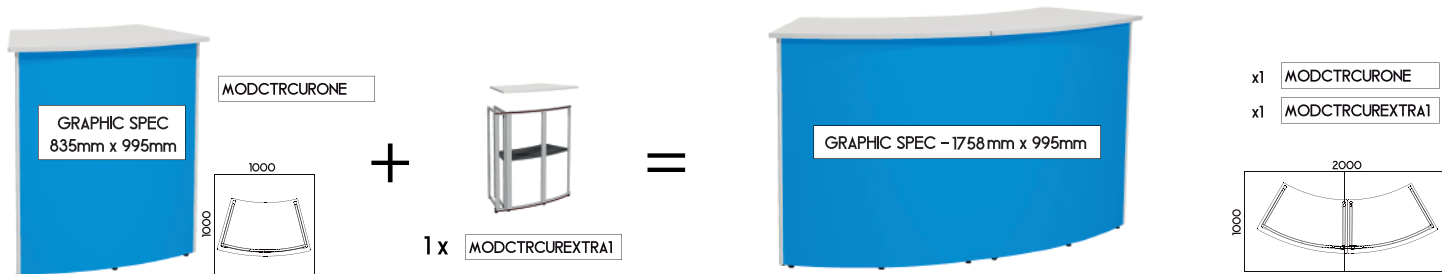

+

MODCTRREEXTRA1

+

MODCTRCUREXTRA1

=

8

POSSIBLE CONFIGURATIONS

  Set-up 3-5 min