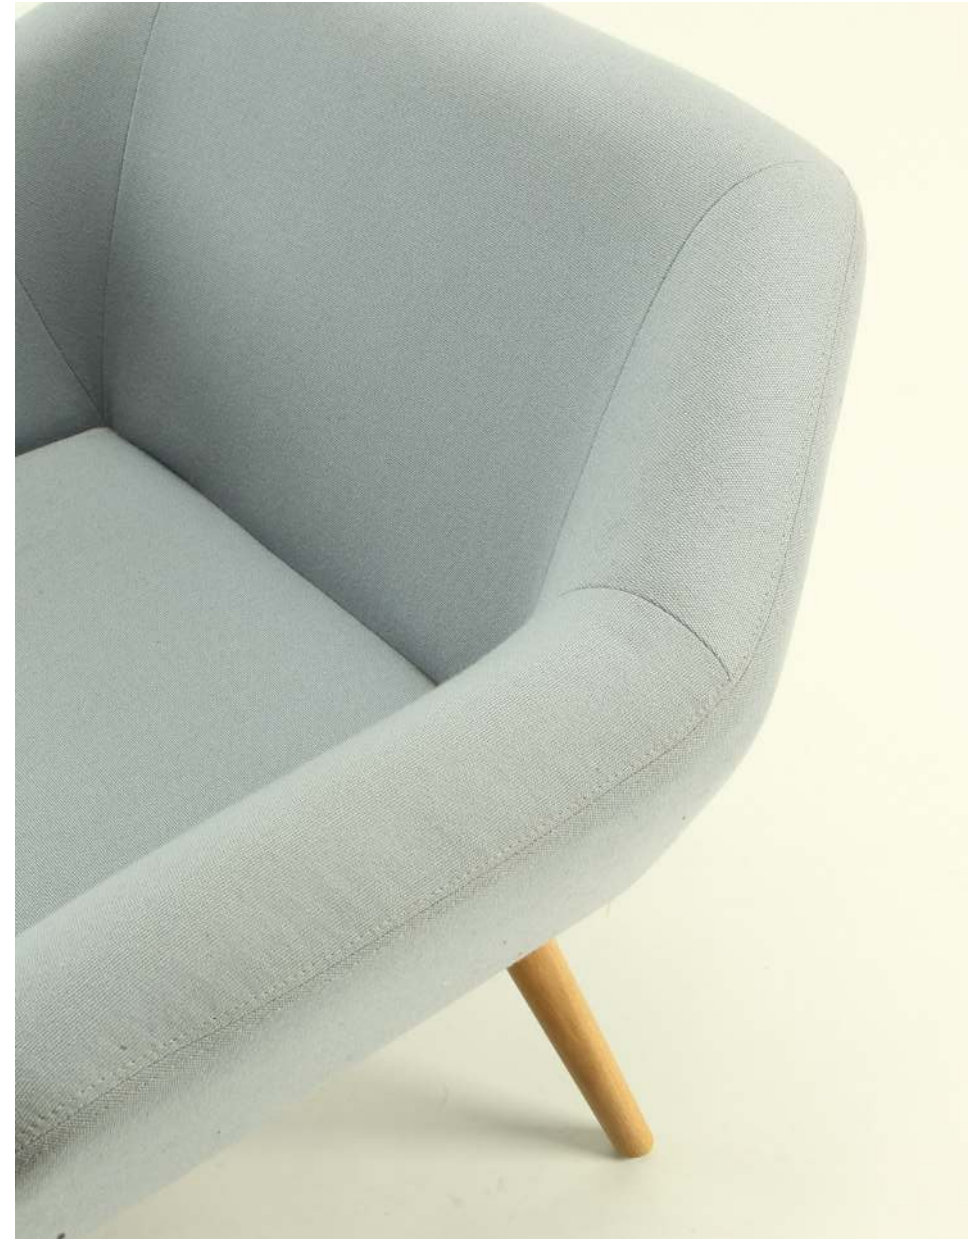

Study Sofa & Armchair

Study is a comfortable and deceptively generous compact sofa. It can be used in many areas such as receptions or relaxed, informal and breakout environments.

It comes in 2 or 3 seat versions, as well as an armchair.

Study was designed at New Design Group by Martin Ryan & Simon Cahill.

Study Sofa & Armchair

Study Sofa

Powder coated black frame

Armchair options

Details

Upholstered plywood construction
CMHR foam

Base available in choice of:

1. Oak
2. Oak stained
3. Sled powder coat
4. Sled chrome
5. Swivel base polished aluminium (only on armchairs)

Dimensions (in mm)

Armchair

width **950**
depth **820**
overall height **800**
seat height **420**

2 seat sofa

width **1420**
depth **820**
overall height **800**
seat height **420**

3 seat sofa

width **1720**
depth **820**
overall height **800**
seat height **420**