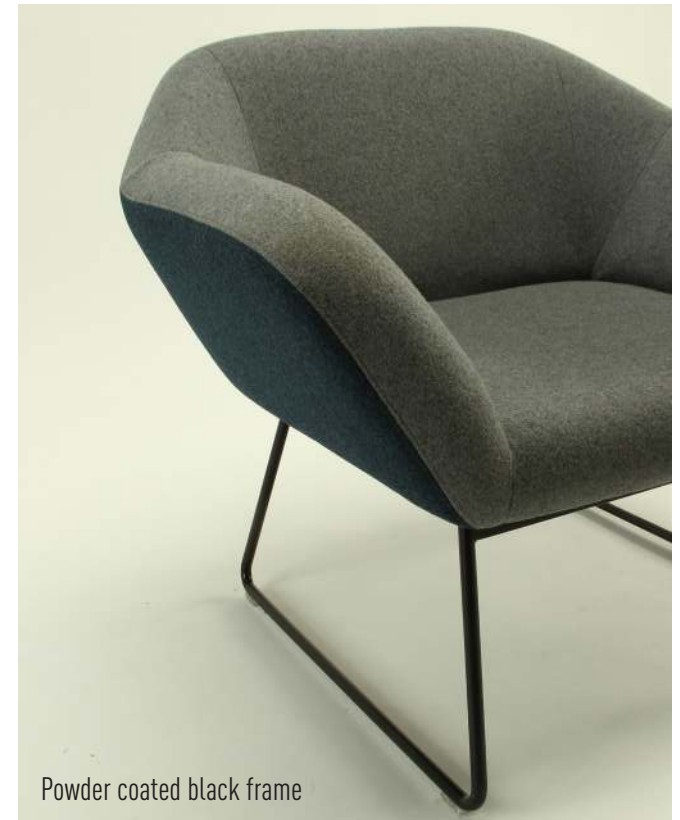

Study Sofa & Armchair

Study is a comfortable and deceptively generous compact sofa. It can be used in many areas such as receptions or relaxed, informal and breakout environments.

It comes in 2 or 3 seat versions, as well as an armchair.

Study was designed at New Design Group by Martin Ryan & Simon Cahill.

Study Sofa & Armchair

Study Sofa

Powder coated black frame

Armchair options

Details

Upholstered plywood construction
CMHR foam

Base available in choice of:

1. Oak
2. Oak stained
3. Sled powder coat
4. Sled chrome
5. Swivel base polished aluminium (only on armchairs)

Dimensions (in mm)

Armchair

width **950**
depth **820**
overall height **800**
seat height **420**

2 seat sofa

width **1420**
depth **820**
overall height **800**
seat height **420**

3 seat sofa

width **1720**
depth **820**
overall height **800**
seat height **420**