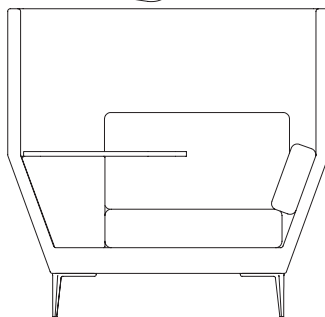

A clever adaptation of the Quiet Armchair, the Workstation provides the additional features of a writing surface, hidden storage, and power. The raised sides create a satisfying level of privacy that is conducive to focused work.

Suitable applications

Auditorium

Breakout

Cafe

Formal Meeting

Informal Meeting

Lounge

Dimensions (in mm)

width 1250
overall depth 820
overall height 1200
seat height 420

Writing tablet detail

Storage detail

Integrated power

Quiet Workstation