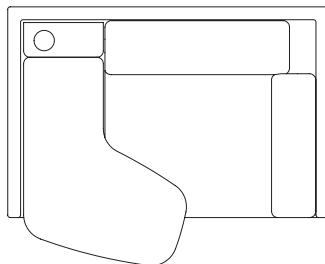

Suitable applications

Auditorium

Breakout

Cafe

Formal Meeting

Informal Meeting

Lounge

Dimensions (in mm)

width 1250
overall depth 820
overall height 1200
seat height 420

Writing tablet detail

Storage detail

Integrated power

Quiet Workstation