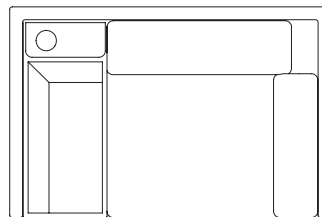

Suitable applications

Auditorium

Breakout

Cafe

Formal Meeting

Informal Meeting

Lounge

Dimensions (in mm)

width 1250
overall depth 820
overall height 1200
seat height 420

Writing tablet detail

Storage detail

Integrated power

Quiet Workstation