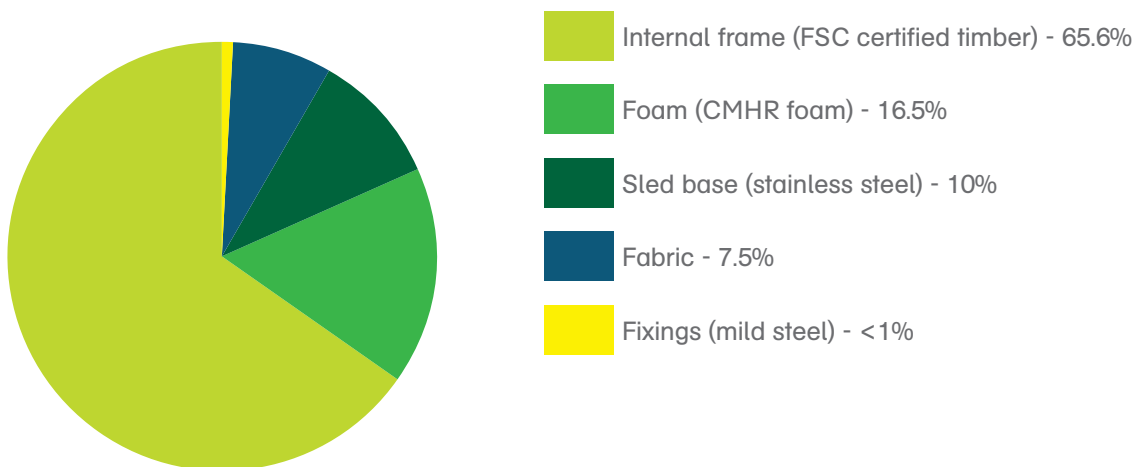

contents

support

further information for all our products can be downloaded from the website www.naughtone.com.

* where sustainable sources are quoted and a chain of custody is required by a customer - this must be indicated on the purchase order to naughtone. A chain of custody requested after an order has been placed or delivered may be difficult to recover.