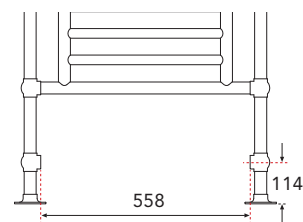

PTC200\* - Dual fuel heating element.

Sleeving kit. Please see page 95.

Code	Width mm	Height mm	Δ50°C		Δ30°C	
			Btu/hr	Watts	Btu/hr	Watts
B27/1	693	955	761	223	403	118

\*Dual Fuel Rated Watts 200.

Please refer to the full Design Brochure and Price List for information on delivery times.

NB: All measurements are nominal.

Face to Face Tappings (mm)

Projection (mm)