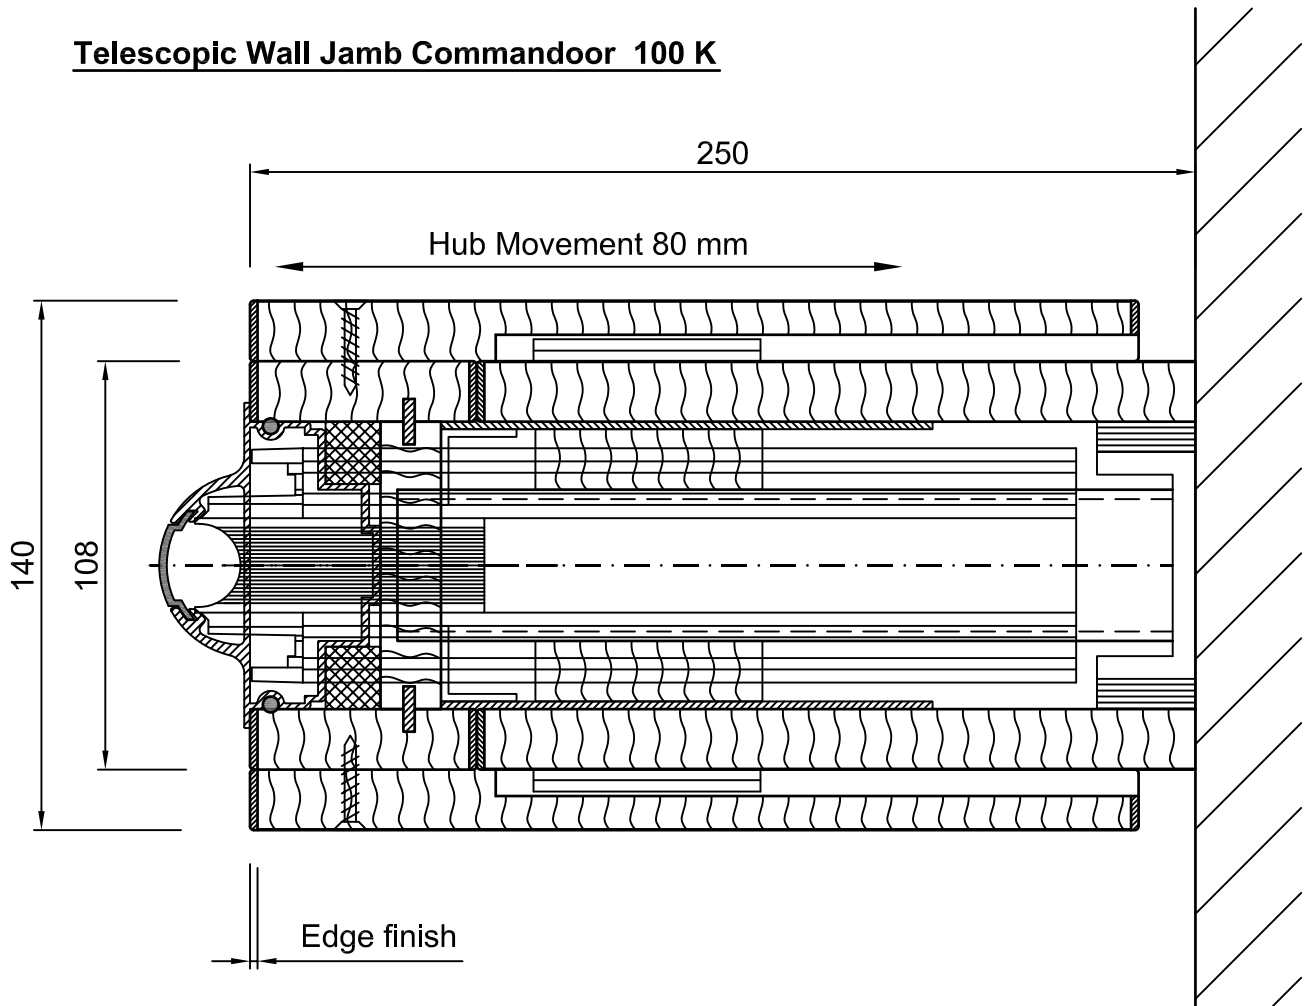

**Telescopic Wall Jamb Commandoor 100 K**

	<b>Telescopic Wall Jamb Commandoor 100 K</b>		 Opened and closed in less than no time		
	Drawn	Date			Name
	Checked	18-05-11			AvdH
	Scale : n.o.s.				
	<b>Multival BV</b> Kleine Beer 20 Postbus 272 2950 AG Alblasserdam Tel.: +31(0)78 - 692 21 22 Fax.: +31(0)78 - 693 42 28 Home page : www.multival.nl E-mail : info@multival.nl				
Drawing number :	Sheet :	Projection	A4		
4	4 of 7	