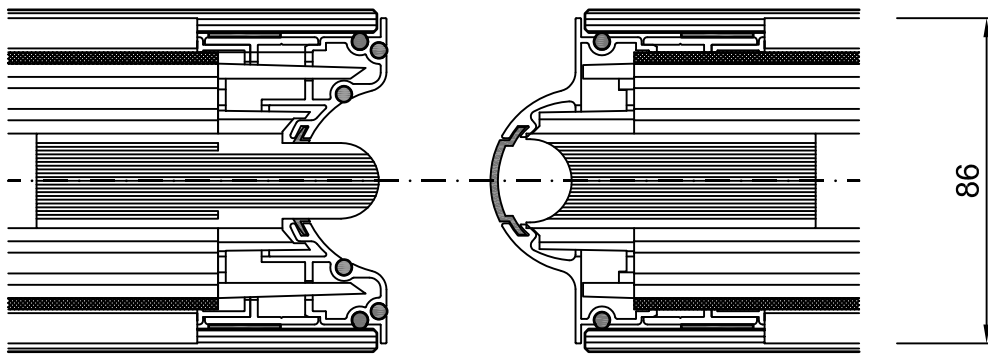

Panel Joint

- * Self supporting aluminium frame
- * Aluminium profiles
- * Provided with magnetic seals
- * Self supporting Glass plates in 6, 8 or 10 mm

Wall Joint Commandoor 100 K

	Date	Name
Drawn	18-05-11	AvdH
Checked		
Scale : n.o.s.		

Drawing number :
3

Sheet :
 3 of 7

Projection

A4