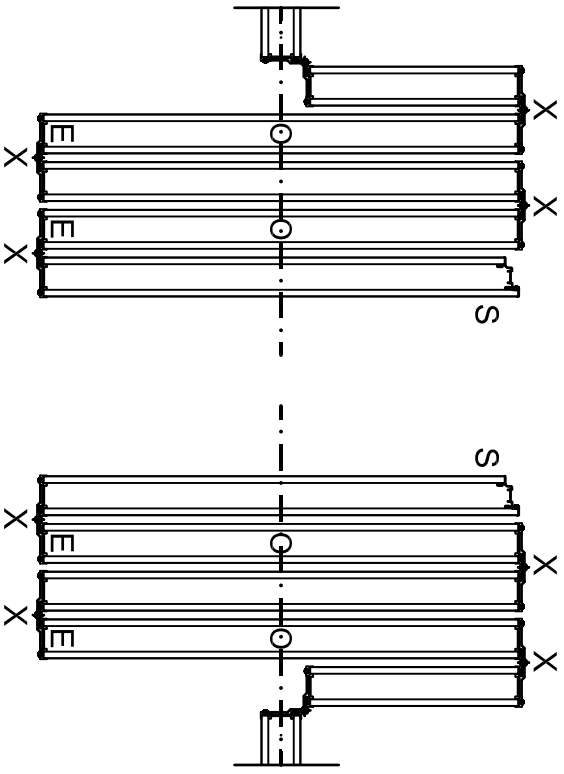

Centre hung
Double Wings

- X** Hinges
- E** Spanjolet
- O** Floor and ceiling conductance
- S** Door Closure

Centre hung, Double Wings Type Multi Slide 85

Drawn	Date	Name
Checked	08-10-'10	AVdH
Scale : 1:2		