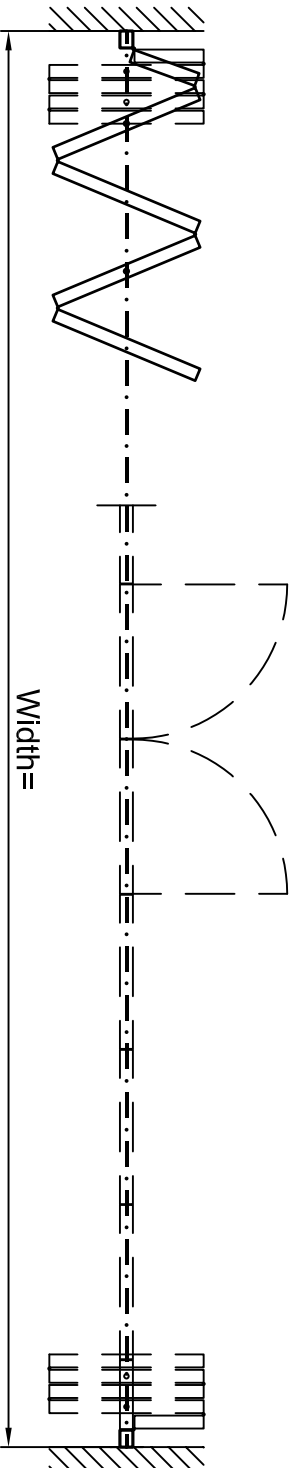

Centre hung
Double Wings

- X** Hinges
- E** Spanjolet
- O** Floor and ceiling conductance
- S** Door Closure

Centre hung, Double Wings Type Multi Slide 85

Drawn	Date	Name
Checked	08-10-'10	AVdH
Scale : 1:2		

Multival BV
Kleine Beer 20
Postbus 272
2950 AG Ablesserdam
Tel.: +31(0)78 - 692 21 22
Fax.: +31(0)78 - 693 42 28
Home page : www.multival.nl
E-mail : info@multival.nl

Order number :	Project :
Customer :	Drawing number : 5
	Sheet : 5 of 7
	Projection
	A4