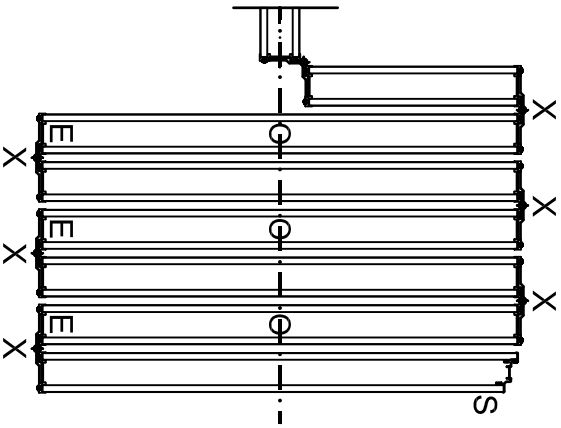

Centre hung
Single Wing

- X** Hinges
- E** Spanjolet
- O** Floor and ceiling conductance
- S** Door Closure

		Centre hung, Single Wing Type Multi Slide 85	
		Date	Name
Drawn	08-10-'10	AVdH	
Checked	Scale : 1:2		
Multival BV Kleine Beer 20 Postbus 272 2950 AG Ablesserdam Tel.: +31(0)78 - 692 21 22 Fax.: +31(0)78 - 693 42 28 Home page : www.multival.nl E-mail : info@multival.nl		Order number :	
Project :		Customer :	
Drawing number :	4	Sheet :	4 of 7
Projection			
		A4	