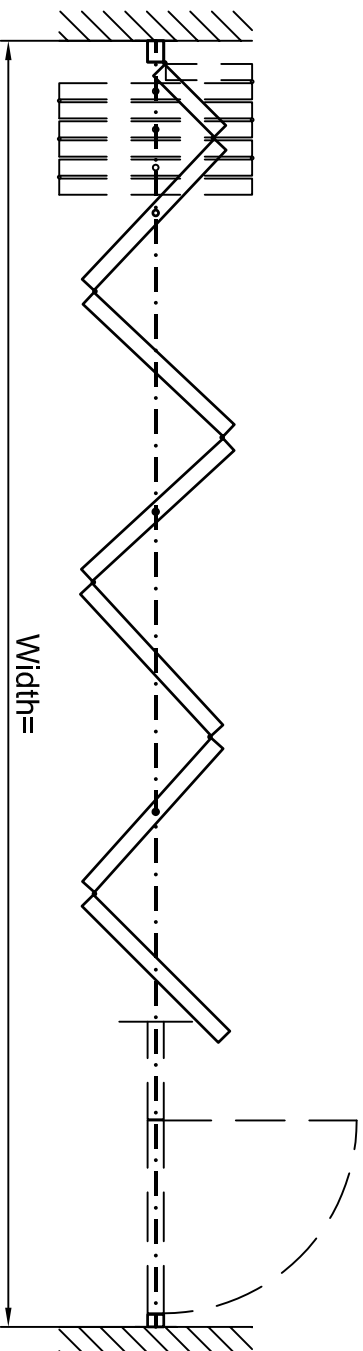

Centre hung
Single Wing

- X** Hinges
- E** Spanjolet
- O** Floor and ceiling conductance
- S** Door Closure

		Centre hung, Single Wing Type Multi Slide 85	
		Date	Name
Drawn	08-10-'10	AVdH	
Checked	Scale : 1:2		
Multival BV Kleine Beer 20 Postbus 272 2950 AG Ablesserdam Tel.: +31(0)78 - 692 21 22 Fax.: +31(0)78 - 693 42 28 Home page : www.multival.nl E-mail : info@multival.nl		Order number :	
Project :		Customer :	
Drawing number :	4	Sheet :	4 of 7
Projection			
		A4	