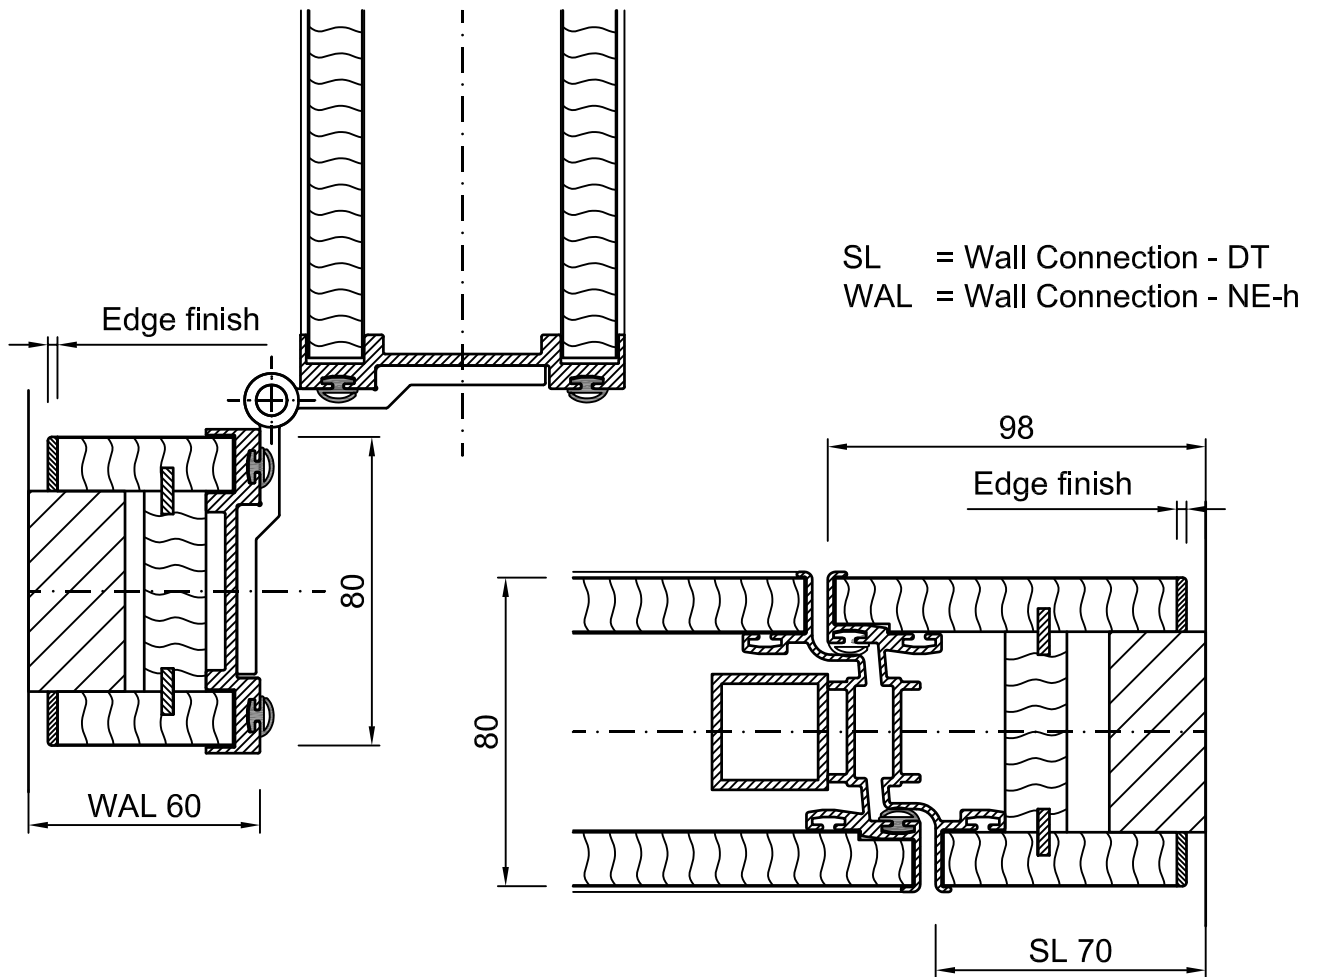

## Wall Joint

## Panel Joint

- \* Aluminium profiles
- \* Provided with rubber seals
- \* Removable external plates (Only with type Multislide 85 Deluxe)
- \* Hinges

	<b>Wall and Panel Joints type Multislide 85</b>			
		Date	Name	Order number :
	Drawn	08-10-10	AvdH	
	Checked			Customer :
	Scale : 1:2			Project :
<b>Multival BV</b> Kleine Beer 20 Postbus 272 2950 AG Alblasserdam Tel.: +31(0)78 - 692 21 22 Fax.: +31(0)78 - 693 42 28 Home page : www.multival.nl E-mail : info@multival.nl				
Drawing number :	Sheet :	Projection	<b>A4</b>	
1	1 of 7			