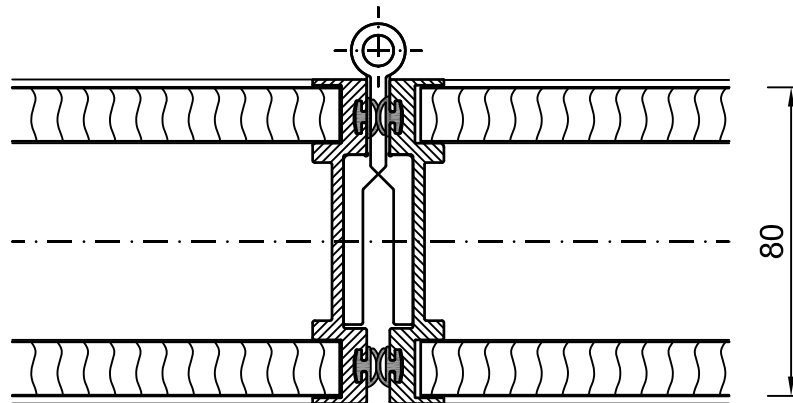

## Wall Joint

## Panel Joint

- \* Aluminium profiles
- \* Provided with rubber seals
- \* Removable external plates (Only with type Multislide 85 Deluxe)
- \* Hinges

	<b>Wall and Panel Joints type Multislide 85</b>			
		Date	Name	Order number :
	Drawn	08-10-10	AvdH	
	Checked			Customer :
	Scale : 1:2			Project :
<b>Multival BV</b> Kleine Beer 20 Postbus 272 2950 AG Alblasserdam Tel.: +31(0)78 - 692 21 22 Fax.: +31(0)78 - 693 42 28 Home page : www.multival.nl E-mail : info@multival.nl				
Drawing number :	Sheet :	Projection	<b>A4</b>	
1	1 of 7			