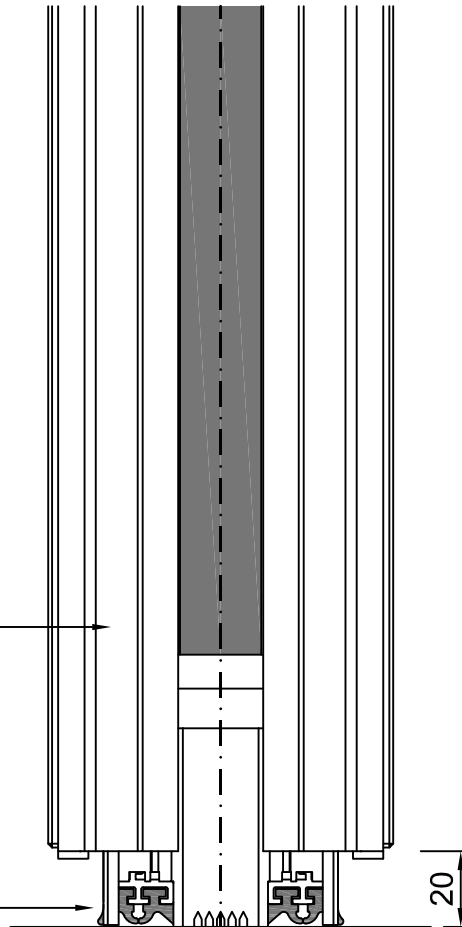

Aluminium frame

2x 2 Double track seals

Section thru a typical Commandoor 100 K, 1 or 2-point suspension

	Date	Name
Drawn	18-05-11	AvdH
Checked		
Scale	n.o.s.	

Mutiwal BV
Kleine Beer 20
Postbus 272
2950 AG Alblasserdam
Tel.: +31(0)78 - 692 21 22
Fax.: +31(0)78 - 693 42 28
Home page : www.mutiwal.nl
E-mail : info@mutiwal.nl

Drawing number :	Sheet :	Projection		A4
7	7 of 7			