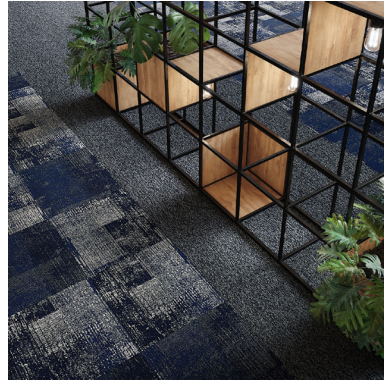

DUSK

Dusk 99B, 99M

Dusk 99B

Dusk 55B, 55M & Blaze 553

MIX & MATCH MATT AND BRIGHT

Matt: Dusk 96M

Bright: Dusk 96B

Dusk 21B, 21M & Gleam 212

GEOMETRIC

DUSK

Dusk captures the final flares of colour and shimmer as the light of day gradually turns to night. Not only does this carpet tile collection draw inspiration from nature with its organic yet geometric design, it also gives back to nature by using the sustainable ECONYL® yarn.

PART OF THE
DELIGHT
COLLECTION

DUSK

CONSTRUCTION Tufted 1/12" Loop
PILE MATERIAL 100% ECONYL® yarn
TOTAL HEIGHT Ca. 7.7 mm
PILE WEIGHT Ca. 800 g/m²
TOTAL WEIGHT Ca. 4,800 g/m²
COLOURS 18

SUSTAINABLE PARTNERSHIPS WITH