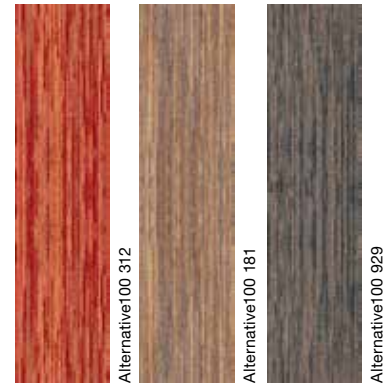

ALTERNATIVE100 25x100