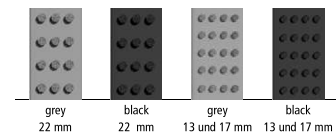

Aluprofil	Warp resistant aluminium profile (alloy EN AW 6060-6063, wall thickness up to 2.5 mm) for fully supported and self-supporting installation (substructure on site, maximum distance between supports 300 mm).
Upper/Combinations	You may choose between various installation options or even combine several options: • Anti-slip Grooved Rubber (EPDM), with lengthwise and crosswise grooves, heavy-duty and UV-resistant conforming to DIN 7863 (German Industrial Standard). • Cassette Brush made of robust, heavy-duty polyamide 6, slip-resistant properties R 13 conforming to DIN 51130 (German Industrial Standard).
Underside	Base of the mat is mechanically fitted with rubber inserts for anti-slip and noise reduction.
Connection	Stainless steel wire rope V2A for Ø 2 mm for 10 and 17 mm mat height, Stainless steel wire rope V2A for Ø 3 for 22 mm mat height.
Lock	Special threaded nipple with stainless steel screw (rust-proof).
Profile Spacing	Top Clean STABIL 10/13, 17 and 22 mm: 4 and 6 mm. Profile spacing optional also in 3 mm for automatic door systems conforming to DIN 18650. Flexible spacers made of rubber.
Profile Colours	Natural aluminium. Profile can be supplied powder-coated to any RAL colour (for an extra charge).

Cassette Brush