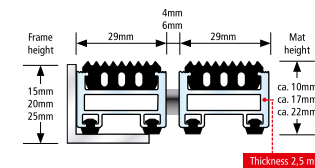

Grooved Rubber

Top Clean STABIL Possible Combinations

Top Clean STABIL Grooved Rubber