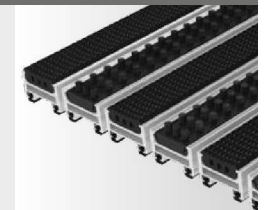

- For outdoor use
- Accessible with hand lift truck
- Recyclable