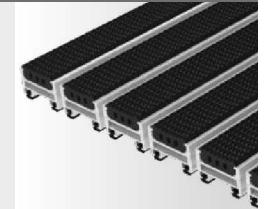

- For outdoor use
- Accessible
- Accessible with hand lift truck
- Recyclable
- Rust-proof