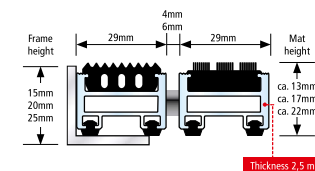

Top Clean STABIL Grooved Rubber and Cassette Brush