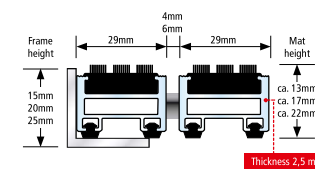

Top Clean STABIL Cassette Brush