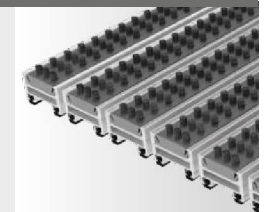

- For outdoor use
- Accessible with hand lift truck
- Recyclable