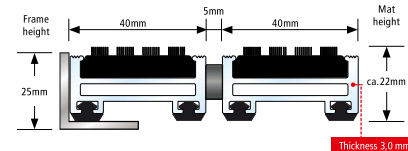

Top Clean OBJEKT mit Cassette Brush

NEW!

For outdoor use

Accessible with hand lift truck

Accessible with forklift truck

Recyclable