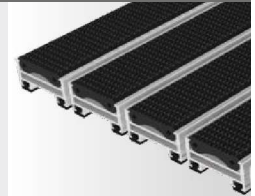

For outdoor use

Accessible

Accessible with hand lift truck

Accessible with forklift truck

Recyclable

Rust-proof