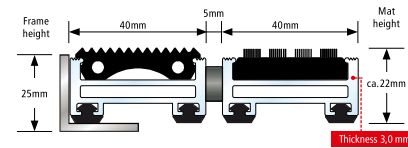

Top Clean OBJEKT Grooved Rubber and Cassette Brush

NEW!

For outdoor use

Accessible with hand lift truck

Accessible with forklift truck

Recyclable