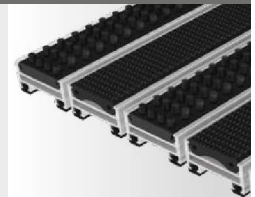

Top Clean OBJEKT Extreme Heavy Duty

In-depth performance tests have confirmed the outstanding load capacity of the Top Clean OBJEKT version with 40 mm profiles. Suitable for any type of transport trolley. This version has been developed for areas with extremely high pedestrian traffic. We recommend Top Clean OBJEKT for the outside areas of shopping malls, airports, and stations. The robust cassette brushes for efficient, long-term dirt collection and moisture stop. Alternating rubber profiles are applied to further increase the cleaning performance.

Aluprofil	Warp resistant aluminium profile (alloy EN AW 6060, wall thickness up to 3.0 mm) for fully supported and self-supporting installation (substructure on site, maximum distance between supports 300 mm).
Upper / Combinations	You may choose between various installation options or even combine several options: • Anti-slip Grooved Rubber (EPDM), with lengthwise and crosswise grooves, heavy-duty and UV-resistant conforming to DIN 7863 (German Industrial Standard). • Cassette Brush made of robust, heavy-duty polyamide 6, slip-resistant properties R 13 conforming to DIN 51130 (German Industrial Standard).
Underside	Base of the mat is mechanically fitted with rubber inserts for anti-slip and noise reduction.
Connection	Stainless steel wire rope V2A for Ø 3 mm.
Lock	Special threaded nipple with stainless steel screw (rust-proof).
Profile Spacing	Top Clean OBJEKT 22 mm: 5 mm. Flexible spacers made of rubber.
Profile Colours	Flexible spacers made of rubber.

NEW!

Cassette Brush

black

NEW!

Grooved Rubber

black

Top Clean OBJEKT Possible Combinations

Top Clean OBJEKT Grooved Rubber

NEW!

For outdoor use

Accessible

Accessible with hand lift truck

Accessible with forklift truck

Recyclable