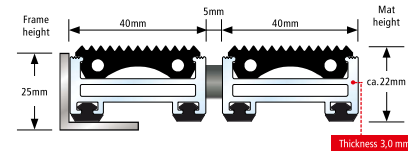

Aluprofil	Warp resistant aluminium profile (alloy EN AW 6060, wall thickness up to 3.0 mm) for fully supported and self-supporting installation (substructure on site, maximum distance between supports 300 mm).
Upper / Combinations	You may choose between various installation options or even combine several options: • Anti-slip Grooved Rubber (EPDM), with lengthwise and crosswise grooves, heavy-duty and UV-resistant conforming to DIN 7863 (German Industrial Standard). • Cassette Brush made of robust, heavy-duty polyamide 6, slip-resistant properties R 13 conforming to DIN 51130 (German Industrial Standard).
Underside	Base of the mat is mechanically fitted with rubber inserts for anti-slip and noise reduction.
Connection	Stainless steel wire rope V2A for Ø 3 mm.
Lock	Special threaded nipple with stainless steel screw (rust-proof).
Profile Spacing	Top Clean OBJEKT 22 mm: 5 mm. Flexible spacers made of rubber.
Profile Colours	Flexible spacers made of rubber.

NEW!

Cassette Brush

black

NEW!

Grooved Rubber

black

Top Clean OBJEKT Possible Combinations

Top Clean OBJEKT Grooved Rubber

NEW!