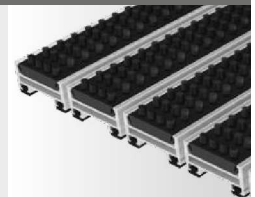

Top Clean OBJEKT Extreme Heavy Duty

In-depth performance tests have confirmed the outstanding load capacity of the Top Clean OBJEKT version with 40 mm profiles. Suitable for any type of transport trolley. This version has been developed for areas with extremely high pedestrian traffic. We recommend Top Clean OBJEKT for the outside areas of shopping malls, airports, and stations. The robust cassette brushes for efficient, long-term dirt collection and moisture stop. Alternating rubber profiles are applied to further increase the cleaning performance.

Aluprofil	Warp resistant aluminium profile (alloy EN AW 6060, wall thickness up to 3.0 mm) for fully supported and self-supporting installation (substructure on site, maximum distance between supports 300 mm).
Upper / Combinations	You may choose between various installation options or even combine several options: • Anti-slip Grooved Rubber (EPDM), with lengthwise and crosswise grooves, heavy-duty and UV-resistant conforming to DIN 7863 (German Industrial Standard). • Cassette Brush made of robust, heavy-duty polyamide 6, slip-resistant properties R 13 conforming to DIN 51130 (German Industrial Standard).
Underside	Base of the mat is mechanically fitted with rubber inserts for anti-slip and noise reduction.
Connection	Stainless steel wire rope V2A for Ø 3 mm.
Lock	Special threaded nipple with stainless steel screw (rust-proof).
Profile Spacing	Top Clean OBJEKT 22 mm: 5 mm. Flexible spacers made of rubber.
Profile Colours	Flexible spacers made of rubber.

NEW!

Cassette Brush

black

NEW!

Grooved Rubber

black

Top Clean OBJEKT Possible Combinations

Top Clean OBJEKT Grooved Rubber

NEW!

For outdoor use

Accessible

Accessible with hand lift truck

Accessible with forklift truck

Recyclable