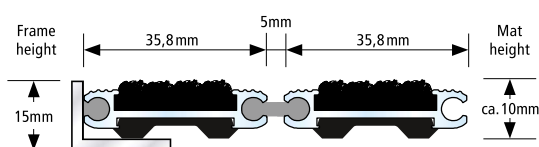

Top Clean LIGHT Ribbed Carpet

- For use indoors or in covered outdoor areas
- Recyclable
- Rust-proof