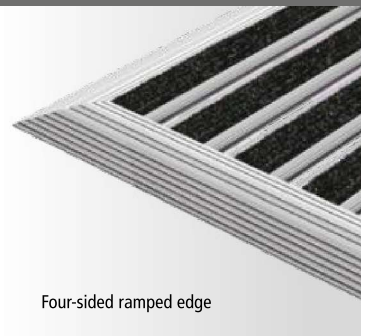

## Top Clean FLAT – Compact and Ultra-Flat

This robust, compact and ultra-flat all-purpose ribbed carpet mat with a height of only 10 mm can be laid unsupported. We recommend this version for inside and covered outside areas. Top Clean FLAT mats feature anti-noise and anti-slip properties due to PE-foam coating on the base of the mat. Safely accessible thanks to a built-in aluminium frame with ramped edges. Dirt trickles through the profiles in this open construction.

<b>Aluminium Profile and Frames</b>	Warp resistant aluminium profile (alloy EN AW 6060) for fully supported laying on plane floor, built-on frame with ramped edges for safe accessibility.
<b>Upper</b>	Ribbed carpet: UV-resistant heavy-duty polypropylene, slip resistance properties R 11 conforming to <b>DIN 51130</b> (German Industrial Standard), fire-resistant Cfl-s1 conforming to <b>DIN EN 13501-1</b> (German Industrial Standard). *Ribbed carpet: Available on request in certified quality according GREEN LABEL PLUS.
<b>Underside</b>	Slip resistance and noise reduction due to bonded PE-foam.
<b>Profile Spacing</b>	Top Clean FLAT 10 mm: 5 mm.
<b>External Dimensions</b>	ca. 65 x 47 cm.

### Top Clean FLAT

**Ribbed Carpet**

010 anthracite

**Grooved Rubber**

black

-  For use indoors or in covered outdoor areas
-  Outdoor area
-  Recyclable

Due to technical limitations colours are only approximate

Anti-slip coating on the base

Four-sided ramped edge