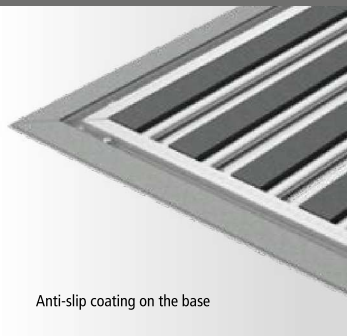

## Top Clean FLAT – Compact and Ultra-Flat

This robust, compact and ultra-flat all-purpose ribbed carpet mat with a height of only 10 mm can be laid unsupported. We recommend this version for inside and covered outside areas. Top Clean FLAT mats feature anti-noise and anti-slip properties due to PE-foam coating on the base of the mat. Safely accessible thanks to a built-in aluminium frame with ramped edges. Dirt trickles through the profiles in this open construction.

<b>Aluminium Profile and Frames</b>	Warp resistant aluminium profile (alloy EN AW 6060) for fully supported laying on plane floor, built-on frame with ramped edges for safe accessibility.
<b>Upper</b>	Ribbed carpet: UV-resistant heavy-duty polypropylene, slip resistance properties R 11 conforming to <b>DIN 51130</b> (German Industrial Standard), fire-resistant Cfl-s1 conforming to <b>DIN EN 13501-1</b> (German Industrial Standard). *Ribbed carpet: Available on request in certified quality according GREEN LABEL PLUS.
<b>Underside</b>	Slip resistance and noise reduction due to bonded PE-foam.
<b>Profile Spacing</b>	Top Clean FLAT 10 mm: 5 mm.
<b>External Dimensions</b>	ca. 65 x 47 cm.

### Top Clean FLAT

**Ribbed Carpet**

010 anthracite

**Grooved Rubber**

black

-  For use indoors or in covered outdoor areas
-  Outdoor area
-  Recyclable

Due to technical limitations colours are only approximate

Anti-slip coating on the base

Four-sided ramped edge