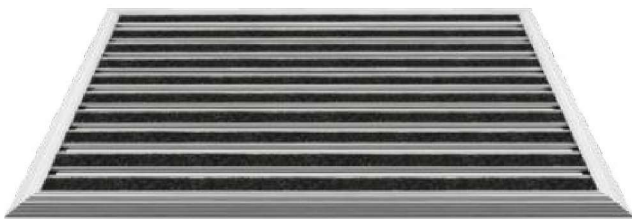

## Top Clean FLAT – Compact and Ultra-Flat

This robust, compact and ultra-flat all-purpose ribbed carpet mat with a height of only 10 mm can be laid unsupported. We recommend this version for inside and covered outside areas. Top Clean FLAT mats feature anti-noise and anti-slip properties due to PE-foam coating on the base of the mat. Safely accessible thanks to a built-in aluminium frame with ramped edges. Dirt trickles through the profiles in this open construction.

<b>Aluminium Profile and Frames</b>	Warp resistant aluminium profile (alloy EN AW 6060) for fully supported laying on plane floor, built-on frame with ramped edges for safe accessibility.
<b>Upper</b>	Ribbed carpet: UV-resistant heavy-duty polypropylene, slip resistance properties R 11 conforming to <b>DIN 51130</b> (German Industrial Standard), fire-resistant Cfl-s1 conforming to <b>DIN EN 13501-1</b> (German Industrial Standard). *Ribbed carpet: Available on request in certified quality according GREEN LABEL PLUS.
<b>Underside</b>	Slip resistance and noise reduction due to bonded PE-foam.
<b>Profile Spacing</b>	Top Clean FLAT 10 mm: 5 mm.
<b>External Dimensions</b>	ca. 65 x 47 cm.

Compact and ultra-flat

Top Clean FLAT entrance mats are packed individually for a perfect product presentation.

### Top Clean FLAT

**Ribbed Carpet**

010 anthracite

**Grooved Rubber**

black

-  For use indoors or in covered outdoor areas
-  Outdoor area
-  Recyclable

Due to technical limitations colours are only approximate