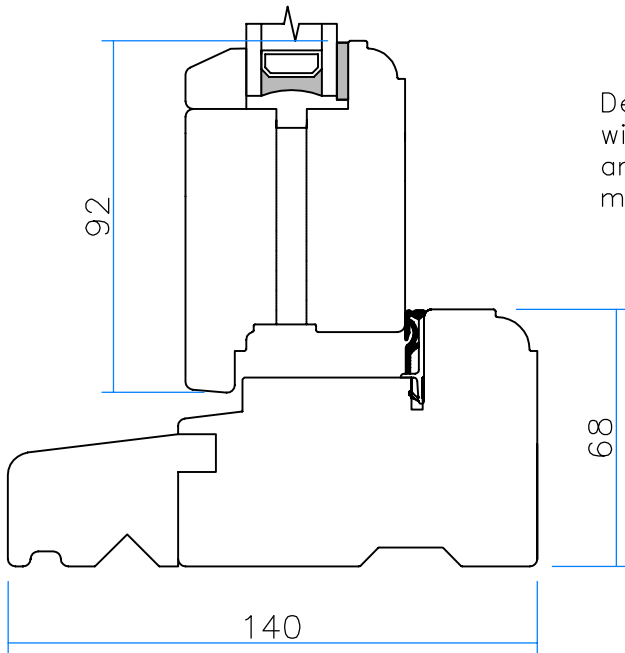

Lamb's
Tongue
Option

Ovalo

Deep transom
with ovalo
and dentil
mould detail

Sample Feature Bay Window Drawing.
 -95mm Flush Casement
 -Traditional or Friction Hinge Option
 -Double Draftseals
 -Deep Bottom Rail
 -Deep Transom with Dentil Moulding

ALL DIMENSIONS SHOWN IN MILLIMETRES

Midland Conservatories
 TRADITIONAL TIMBER CONSERVATORIES, WINDOWS & DOORS

Drawn by: RWS
 Scale: 1:2
 Date: 22.07.15

Midland Flush Feature Window
 REF: Example Cross Section Detail