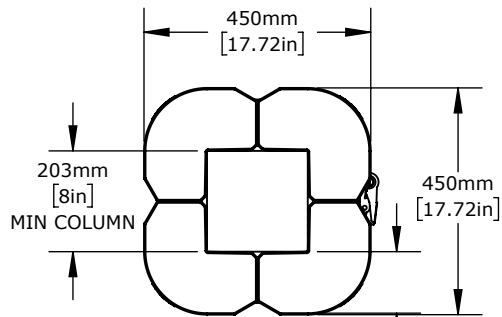

**Column Guard Kit**  
**Part #: CG-K-812-307**  
**Standard 4 Piece Kit**

**Column Guard**  
**Minimum Column Size**  
**[200mm x 200mm]**

**Column Guard**  
**Maximum Column Size**  
**[300mm x 300mm]**

**Column Guard**  
**with 200mm [7.87in] Extenders**  
**Fits Any Column Size**

**Top View**

122mm [4.80in]

**Top View**

125mm [4.93in]

**Top View**  
**with 200mm Extender**

**PROPRIETARY-CONFIDENTIAL:** This document contains information proprietary to McCue Corporation. This information is not to be used in any way, disclosed to others or reproduced, in whole or in part, except as expressly authorized in writing by McCue Corporation. Any reproduction of this document, in whole or in part, must include this notice.