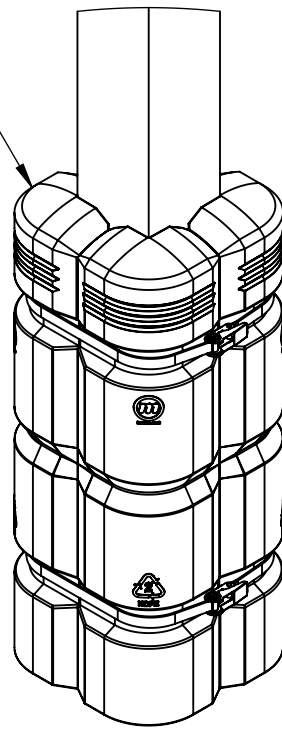

**Column Guard Kit**  
**Part #: CG-K-812-307**  
**Standard 4 Piece Kit**

**Column Guard**  
**Minimum Column Size**  
**[200mm x 200mm]**

**Column Guard**  
**Maximum Column Size**  
**[300mm x 300mm]**

**Column Guard**  
**with 200mm [7.87in] Extenders**  
**Fits Any Column Size**

**Top View**

122mm [4.80in]

**Top View**

125mm [4.93in]

**Top View**  
**with 200mm Extender**

**PROPRIETARY-CONFIDENTIAL:** This document contains information proprietary to McCue Corporation. This information is not to be used in any way, disclosed to others or reproduced, in whole or in part, except as expressly authorized in writing by McCue Corporation. Any reproduction of this document, in whole or in part, must include this notice.