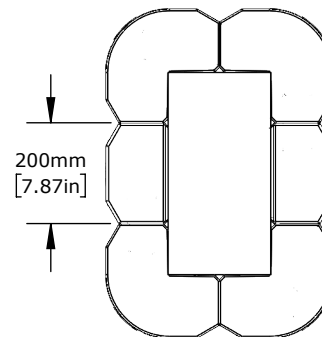

**Column Guard Kit**  
**Part #: CG-K-812-307**  
**Standard 4 Piece Kit**

**Column Guard**  
**Minimum Column Size**  
**[200mm x 200mm]**

**Column Guard**  
**Maximum Column Size**  
**[300mm x 300mm]**

**Column Guard**  
**with 200mm [7.87in] Extenders**  
**Fits Any Column Size**

**Top View**

122mm [4.80in]

**Top View**

125mm [4.93in]

**Top View**  
**with 200mm Extender**

**PROPRIETARY-CONFIDENTIAL:** This document contains information proprietary to McCue Corporation. This information is not to be used in any way, disclosed to others or reproduced, in whole or in part, except as expressly authorized in writing by McCue Corporation. Any reproduction of this document, in whole or in part, must include this notice.