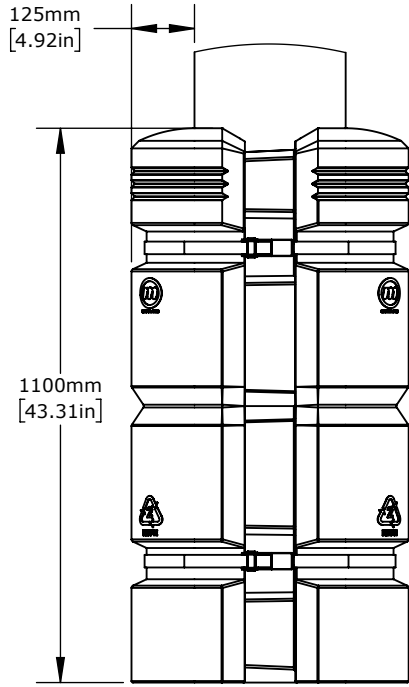

**Column Guard Kit**  
**Part #: CG-K-812-307**  
**Standard 4 Piece Kit**

**Column Guard**  
**Minimum Column Size**  
**[200mm x 200mm]**

**Column Guard**  
**Maximum Column Size**  
**[300mm x 300mm]**

**Column Guard**  
**with 200mm [7.87in] Extenders**  
**Fits Any Column Size**

**Top View**

122mm [4.80in]

**Top View**

125mm [4.93in]

**Top View**  
**with 200mm Extender**

**PROPRIETARY-CONFIDENTIAL:** This document contains information proprietary to McCue Corporation. This information is not to be used in any way, disclosed to others or reproduced, in whole or in part, except as expressly authorized in writing by McCue Corporation. Any reproduction of this document, in whole or in part, must include this notice.