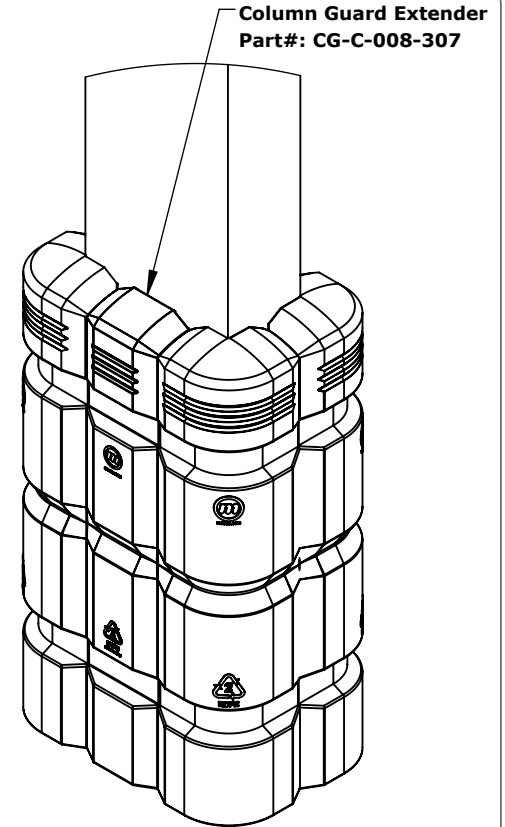

**Column Guard Kit**  
**Part #: CG-K-812-307**  
**Standard 4 Piece Kit**

**Column Guard**  
**Minimum Column Size**  
**[200mm x 200mm]**

**Column Guard**  
**Maximum Column Size**  
**[300mm x 300mm]**

**Column Guard**  
**with 200mm [7.87in] Extenders**  
**Fits Any Column Size**

**Top View**

122mm [4.80in]

**Top View**

125mm [4.93in]

**Top View**  
**with 200mm Extender**

**PROPRIETARY-CONFIDENTIAL:** This document contains information proprietary to McCue Corporation. This information is not to be used in any way, disclosed to others or reproduced, in whole or in part, except as expressly authorized in writing by McCue Corporation. Any reproduction of this document, in whole or in part, must include this notice.