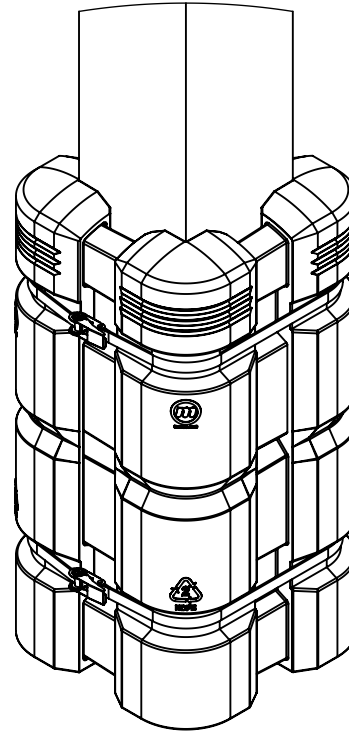

**Column Guard Kit**  
**Part #: CG-K-812-307**  
**Standard 4 Piece Kit**

**Column Guard**  
**Minimum Column Size**  
**[200mm x 200mm]**

**Column Guard**  
**Maximum Column Size**  
**[300mm x 300mm]**

**Column Guard**  
**with 200mm [7.87in] Extenders**  
**Fits Any Column Size**

**Top View**

122mm [4.80in]

**Top View**

125mm [4.93in]

**Top View**  
**with 200mm Extender**

**PROPRIETARY-CONFIDENTIAL:** This document contains information proprietary to McCue Corporation. This information is not to be used in any way, disclosed to others or reproduced, in whole or in part, except as expressly authorized in writing by McCue Corporation. Any reproduction of this document, in whole or in part, must include this notice.