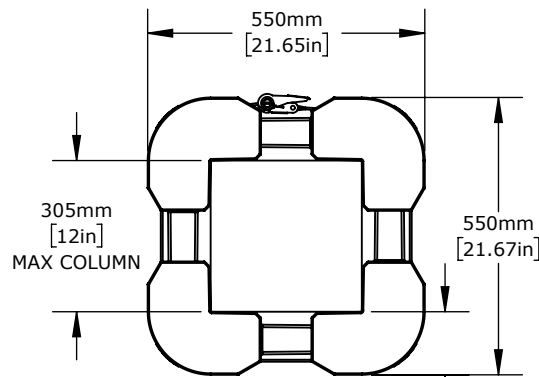

**Column Guard Kit**  
**Part #: CG-K-812-307**  
**Standard 4 Piece Kit**

**Column Guard**  
**Minimum Column Size**  
**[200mm x 200mm]**

**Column Guard**  
**Maximum Column Size**  
**[300mm x 300mm]**

**Column Guard**  
**with 200mm [7.87in] Extenders**  
**Fits Any Column Size**

**Top View**

122mm [4.80in]

**Top View**

125mm [4.93in]

**Top View**  
**with 200mm Extender**

**PROPRIETARY-CONFIDENTIAL:** This document contains information proprietary to McCue Corporation. This information is not to be used in any way, disclosed to others or reproduced, in whole or in part, except as expressly authorized in writing by McCue Corporation. Any reproduction of this document, in whole or in part, must include this notice.